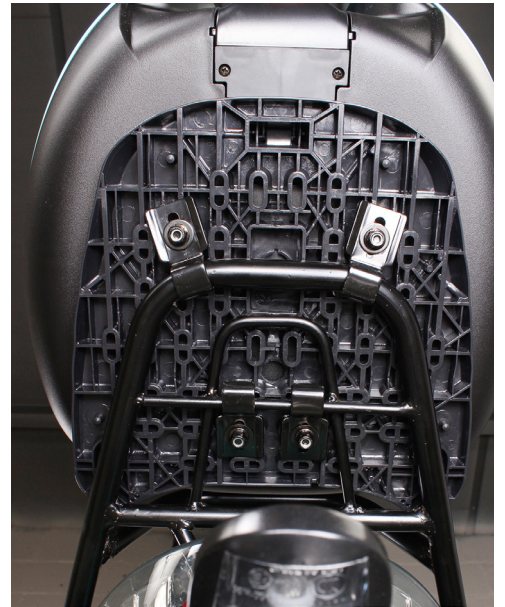

Genuine Venture