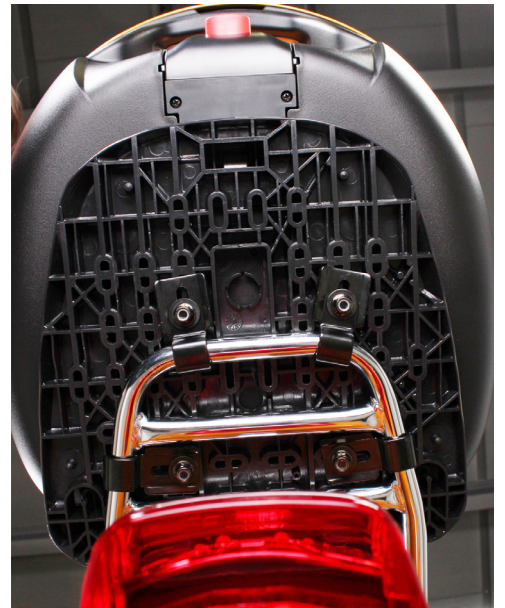

## Topcase Mounting

Genuine Hooligan 170i

Genuine Buddy Kick