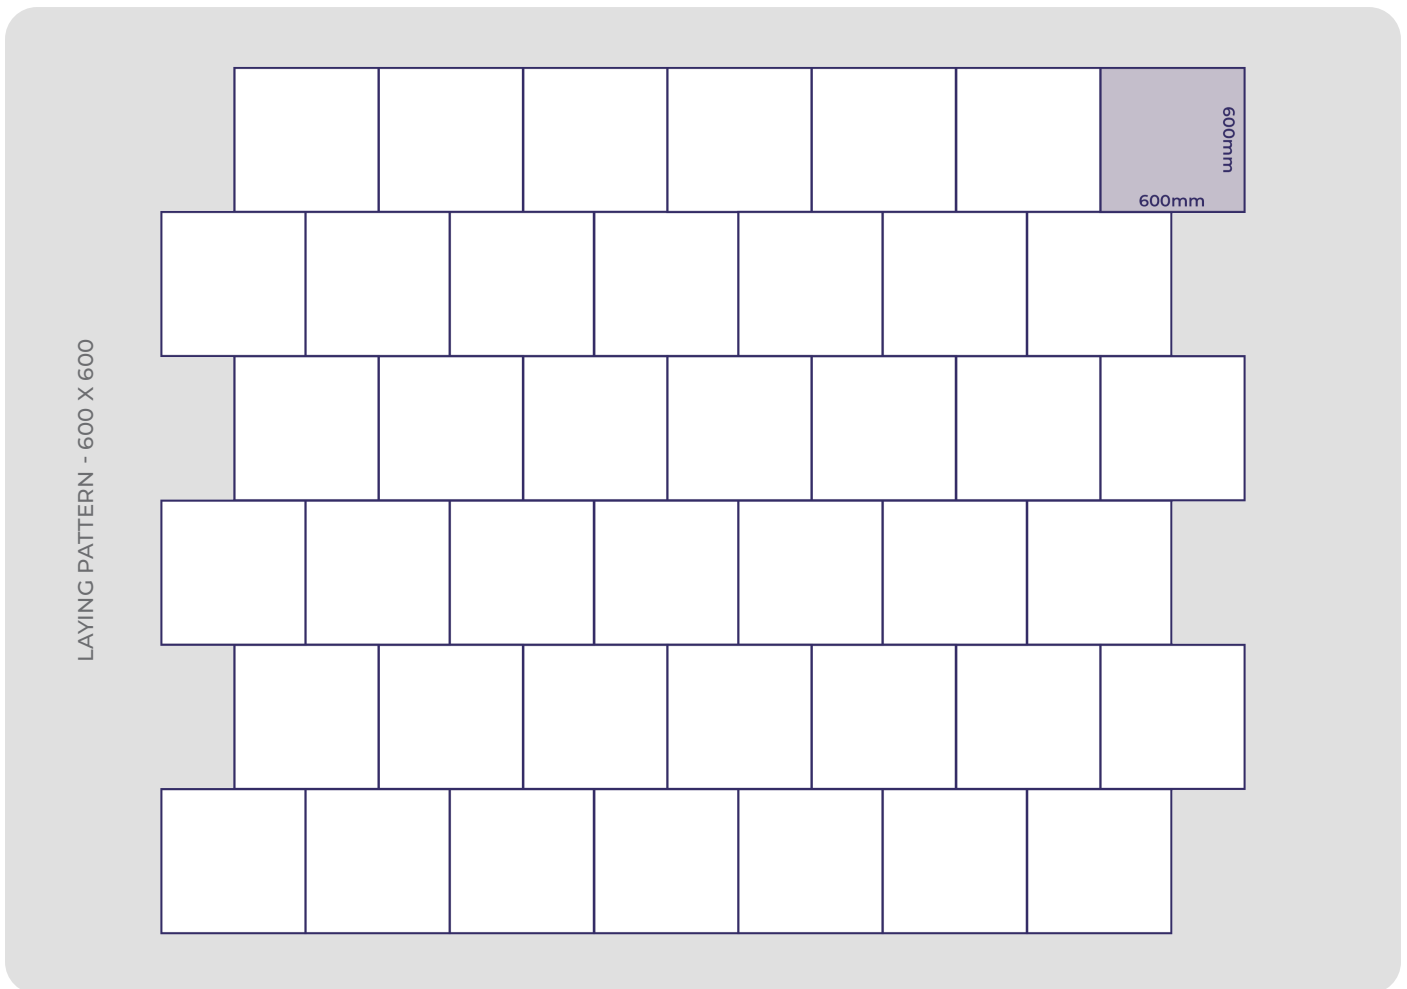

POSITION RANGE

Outlook Grey

600 X 600

LENGTH (MM)	WIDTH (MM)	THICKNESS (MM)	SINGLE SIZE PACK
600	600	20	(24.48 M2) 68

EDGE FINISH : Rectified

LAYING PATTERN - 600 X 600