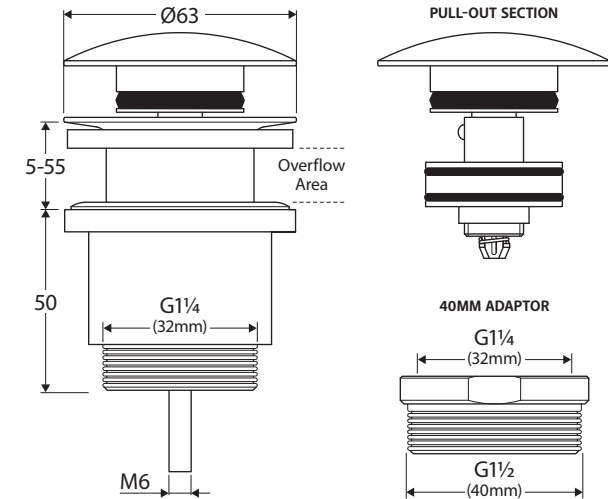

## Features

- Entire top section pulls out for easy cleaning and draining
- Convertible for use with or without an overflow (overflow adjusted by centre screw)
- Suits 32 mm or 40 mm outlet (40 mm uses nut adaptor)
- Available in various colour finishes

While we aim to ensure specifications are correct at the time of publication, Fienza reserves the right to make modifications without prior notice. Physical colour may vary from image shown. All measurements are shown in millimetres. Always use physical product measurements for mark-ups and roughing-in as the technical drawing may differ from actual product received.