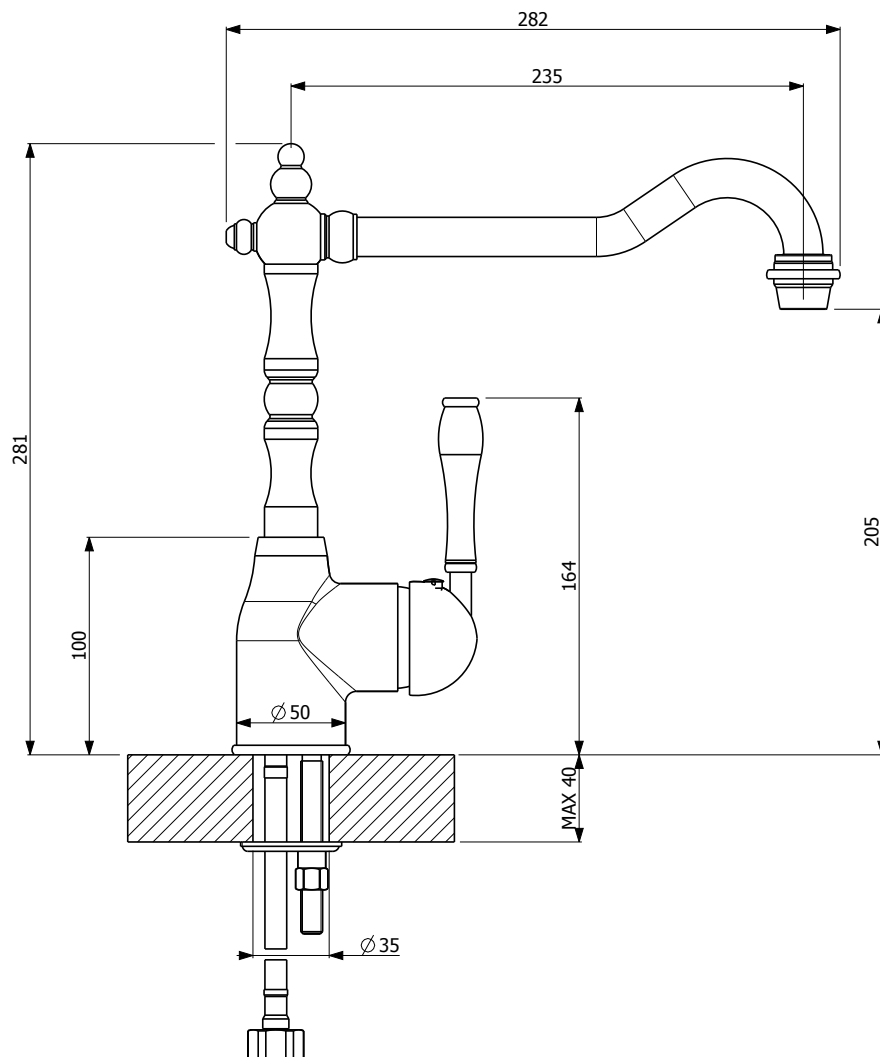

## PROVINCIAL SINGLE LEVER KITCHEN MIXER

WELS Rating 4 Star 7.5L/min

WELS Registration #T25199 (Chrome) #T25199(v) (Finishes)