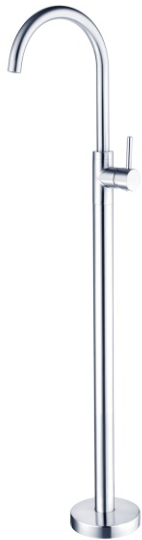

Free Standing Bath Spout

Dimensions are nominal measurements only.

SPECIFICATION

PRODUCT CODE	YSW2109-03A-01
WELS RATING	N/A
WATERMARK LICENSE	WM-060073
TEMPERATURE RATING	MIN 1°C-MAX 75°C
PRESSURE RATING	MIN 150KPa-MAX 500KPa

FINISH

	CHROME NR210903a01CH		MATTE BLACK NR210903a01MB
	GUN METAL NR210903a01GM		BRUSHED NICKEL NR210903a01BN
	BRUSHED GOLD NR210903a01BG		BRUSHED BRONZE NR210903a01BZ
	GRAPHITE NR210903a01GR		MATTE WHITE NR210903a01MW