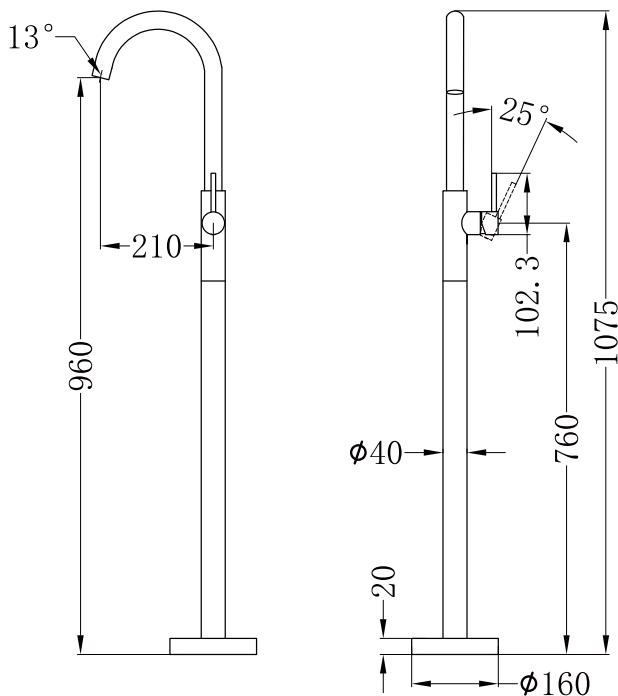

Free Standing Bath Spout

Dimensions are nominal measurements only.

SPECIFICATION

PRODUCT CODE	YSW2109-03A-01
WELS RATING	N/A
WATERMARK LICENSE	WM-060073
TEMPERATURE RATING	MIN 1°C-MAX 75°C
PRESSURE RATING	MIN 150KPa-MAX 500KPa

Installation Instruction

Please inspection all spare parts list when you open box,if any problem,please contract with seller. Spare parts list as follow.

Item	Parts Name	QTY
1	Mixer Tap	1
2	Extension Tube	1
3	Floor Cover Plate	1
4	Water Pipes	2
5	Mixer Box	1
6	Dynabolt	4
7	Gloves	1
8	Instruction	1
9	Allen Key Pack	1
10	Leveling Plate	1
11	Gradiometer	1
12	Testing Plugs	1