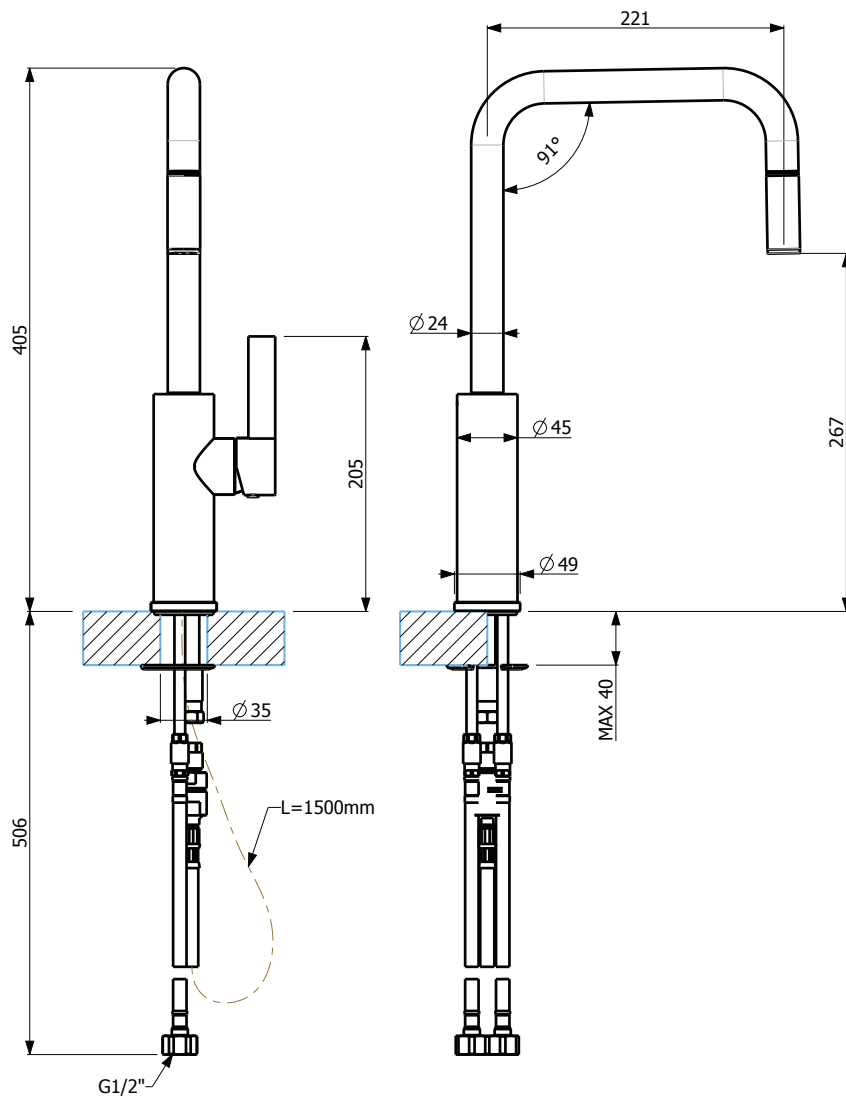

LUZ

LUZ PULL OUT KITCHEN MIXER

WELS Rating 4 Star 7.5L/min

WELS Registration #T25594 (Chrome) #T25594(v) (Finishes)

AVAILABLE IN

LUZ
(CHROME)

LUZ-B
(BLACK)

LUZ-BC
(BRUSHED CHROME)