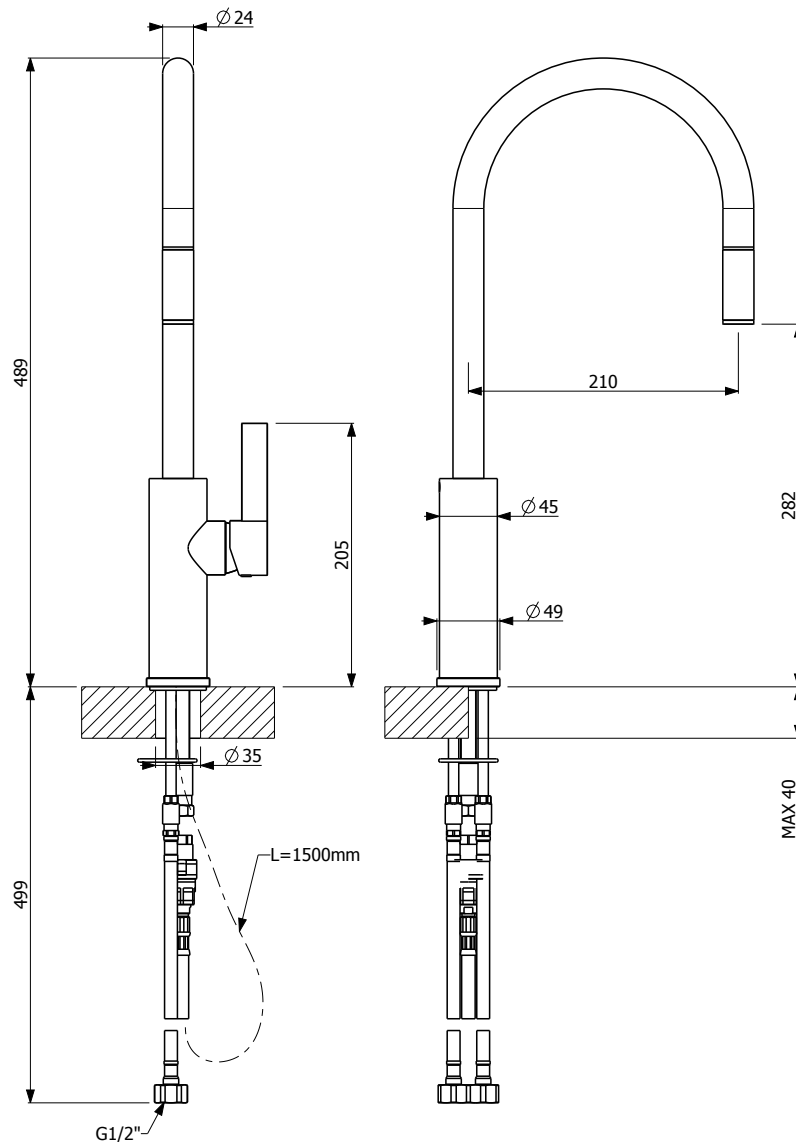

## LUZ-1 PULL OUT KITCHEN MIXER

WELS Rating 4 Star 7.5L/min

WELS Registration #T21841 (Chrome) #T21841(v) (Finishes)