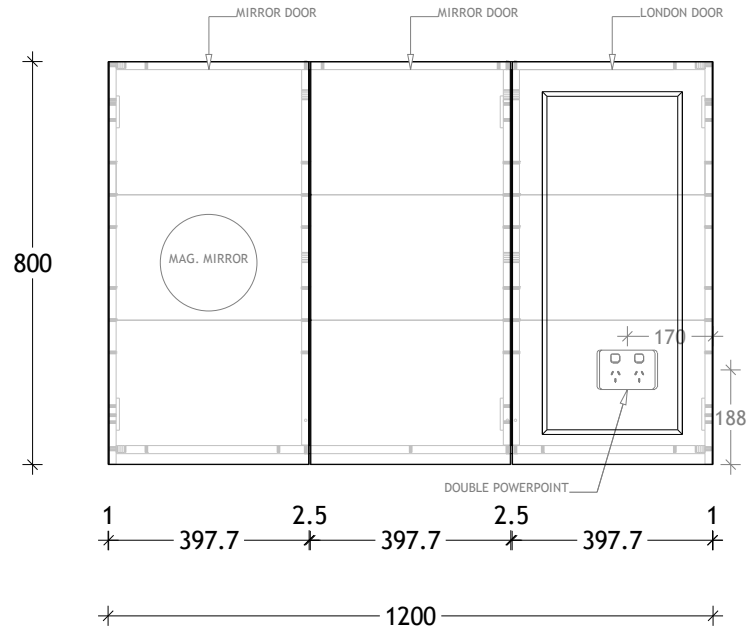

|                |                            |
|----------------|----------------------------|
| NAME:          | LONDON SHAVER - TLSC12080R |
| SIZE:          | 1200                       |
| WK/WH:         | -                          |
| CONFIGURATION: | RH LONDON DOOR             |

Please note: Power point comes standard on the right hand side unless otherwise specified