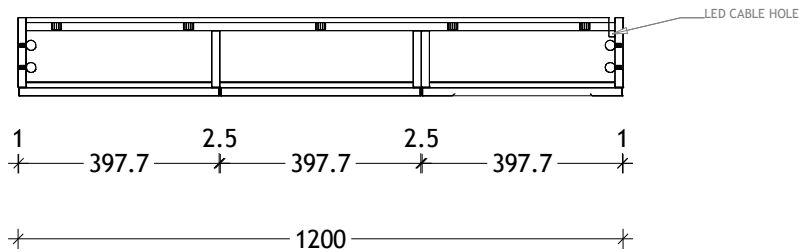

|                |                            |
|----------------|----------------------------|
| NAME:          | LONDON SHAVER - TLSC12080R |
| SIZE:          | 1200                       |
| WK/WH:         | -                          |
| CONFIGURATION: | RH LONDON DOOR             |

Please note: Power point comes standard on the right hand side unless otherwise specified