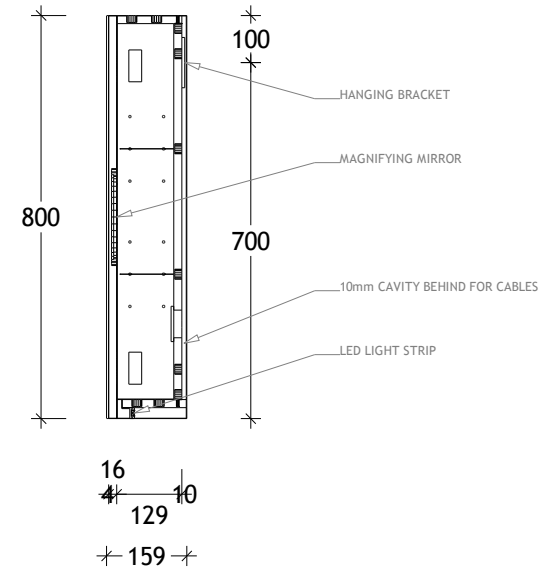

|                |                            |
|----------------|----------------------------|
| NAME:          | LONDON SHAVER - TLSC12080R |
| SIZE:          | 1200                       |
| WK/WH:         | -                          |
| CONFIGURATION: | RH LONDON DOOR             |

Please note: Power point comes standard on the right hand side unless otherwise specified