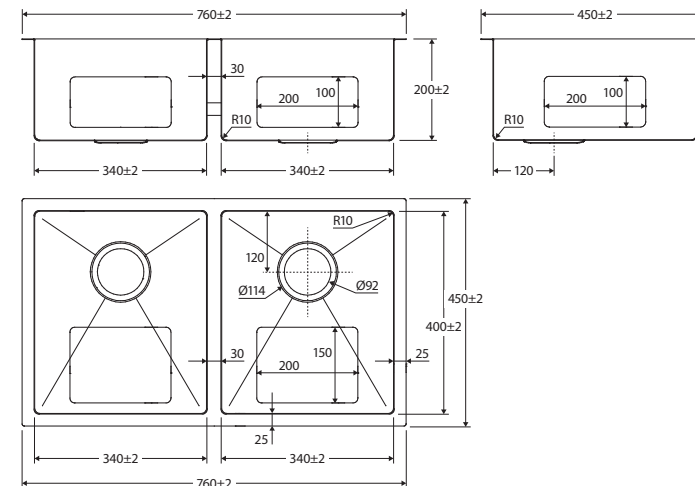

Hana

DOUBLE KITCHEN SINK, 27L/27L

Features

- Hand made from 1.2 mm thick, high quality 304 stainless steel
- Fitted with sound and vibration dampening panels to reduce acoustic impact of water and equipment
- Two basket wastes included (A3SS/A3CM/A3RB)
- Two sink protectors included with PVD models only
- Topmount or undermount installation
- Mounting brackets and screws included
- Capacity: 27L/27L
- Overall size: 760 L x 450 W x 200 D mm

Optional Accessories

- Sink Protector (A24/A24CM/A24RB)
- Roll Up Drainer (A22/A22CM/A22RB)
- Drainer Tray A21/A21CM/A21RB)
- Colander (A20/A20CM/A20RB)
- Chopping Board (A26)

Available in

Brushed
Stainless Steel
68403

PVD
Carbon Metal
68403CM

PVD
Rugged Brass
68403RB

Cleaning & Care

- Dry off any water droplets after use with a clean dry cloth.
- Once a week use a detergent mixed with a small amount of ammonia and rub gently with a soft cloth. Rinse thoroughly with cold water after cleaning, then dry with a clean cloth.
- Do not use steel wool, abrasive cleansers or cleaning pads to clean your sink.
- Do not use chemical "silver cleaners", bleaches, or detergents containing chlorine or any of its derivatives.

While we aim to ensure specifications are correct at the time of publication, Fienza reserves the right to make modifications without prior notice. Physical colour may vary from image shown. All measurements are shown in millimetres. Always use physical product measurements for mark-ups and roughing-in as the technical drawing may differ from actual product received.