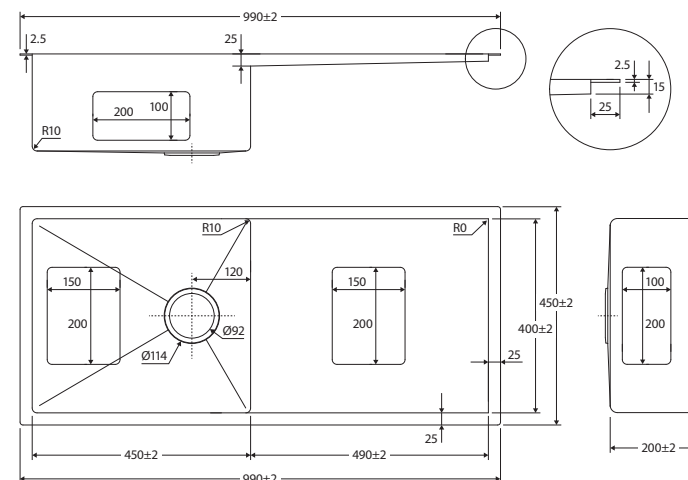

Hana

SINGLE KITCHEN SINK WITH DRAINER, 36L

Features

- Hand made from 1.2 mm thick, high quality 304 stainless steel
- Fitted with sound and vibration dampening panels to reduce acoustic impact of water and equipment
- Basket waste included (A3SS)
- Topmount or undermount installation
- Mounting brackets and screws included
- Capacity: 36L
- Overall size: 990 L x 450 W x 200 D mm

Optional Accessories

- Roll Up Drainer (A22)
- Drainer Tray (A21)
- Colander (A20)
- Chopping Board (A26)

Available in

Brushed
Stainless Steel
68404

Cleaning & Care

- Dry off any water droplets after use with a clean dry cloth.
- Once a week use a detergent mixed with a small amount of ammonia and rub gently with a soft cloth. Rinse thoroughly with cold water after cleaning, then dry with a clean cloth.
- Do not use steel wool, abrasive cleansers or cleaning pads to clean your sink.
- Do not use chemical "silver cleaners", bleaches, or detergents containing chlorine or any of its derivatives.

While we aim to ensure specifications are correct at the time of publication, Fienza reserves the right to make modifications without prior notice. Physical colour may vary from image shown. All measurements are shown in millimetres. Always use physical product measurements for mark-ups and roughing-in as the technical drawing may differ from actual product received.