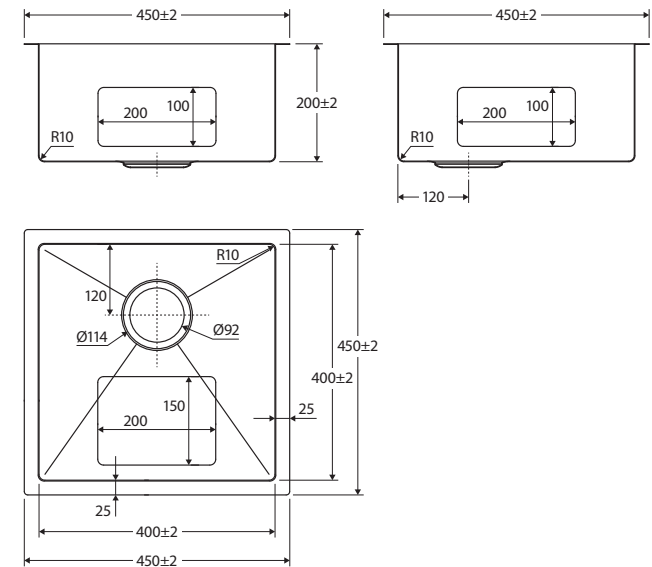

Hana

SINGLE KITCHEN SINK, 32L

Features

- Hand made from 1.2 mm thick, high quality 304 stainless steel
- Fitted with sound and vibration dampening panels to reduce acoustic impact of water and equipment
- Basket waste included (A3SS/A3CM/A3RB)
- Sink protector included with PVD models only
- Topmount or undermount installation
- Mounting brackets and screws included
- Capacity: 32L
- Overall size: 450 L x 450 W x 200 D mm

Optional Accessories

- Sink Protector (A23/A23CM/A23RB)
- Roll Up Drainer (A22/A22CM/A22RB)
- Drainer Tray (A21/A21CM/A21RB)
- Colander (A20/A20CM/A20RB)
- Chopping Board (A26)

Available in

Cleaning & Care

- Dry off any water droplets after use with a clean dry cloth.
- Once a week use a detergent mixed with a small amount of ammonia and rub gently with a soft cloth. Rinse thoroughly with cold water after cleaning, then dry with a clean cloth.
- Do not use steel wool, abrasive cleansers or cleaning pads to clean your sink.
- Do not use chemical "silver cleaners", bleaches, or detergents containing chlorine or any of its derivatives.

While we aim to ensure specifications are correct at the time of publication, Fienza reserves the right to make modifications without prior notice. Physical colour may vary from image shown. All measurements are shown in millimetres. Always use physical product measurements for mark-ups and roughing-in as the technical drawing may differ from actual product received.