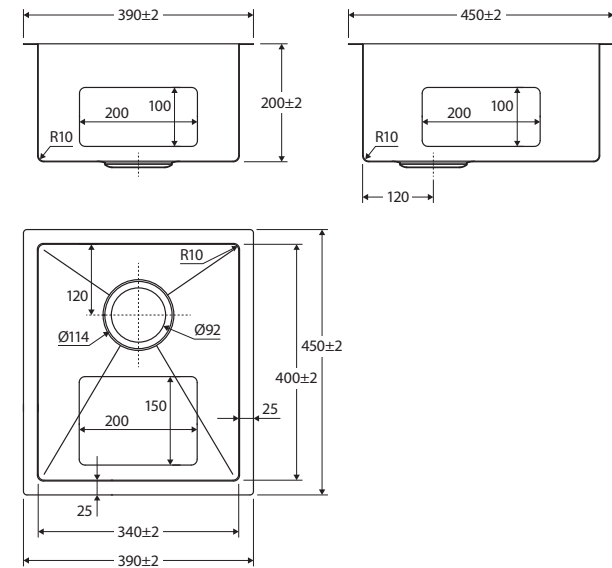

Hana

SINGLE KITCHEN SINK, 27L

Features

- Hand made from 1.2 mm thick, high quality 304 stainless steel
- Fitted with sound and vibration dampening panels to reduce acoustic impact of water and equipment
- Basket waste included (A3SS)
- Topmount or undermount installation
- Mounting brackets and screws included
- Capacity: 27L
- Overall size: 390 L x 450 W x 200 D mm

Optional Accessories

- Sink Protector (A24)
- Roll Up Drainer (A22)
- Drainer Tray (A21)
- Colander (A20)
- Chopping Board (A26)

Available in

Brushed
Stainless Steel
68400

Cleaning & Care

- Dry off any water droplets after use with a clean dry cloth.
- Once a week use a detergent mixed with a small amount of ammonia and rub gently with a soft cloth. Rinse thoroughly with cold water after cleaning, then dry with a clean cloth.
- Do not use steel wool, abrasive cleansers or cleaning pads to clean your sink.
- Do not use chemical "silver cleaners", bleaches, or detergents containing chlorine or any of its derivatives.

While we aim to ensure specifications are correct at the time of publication, Fienza reserves the right to make modifications without prior notice. Physical colour may vary from image shown. All measurements are shown in millimetres. Always use physical product measurements for mark-ups and roughing-in as the technical drawing may differ from actual product received.