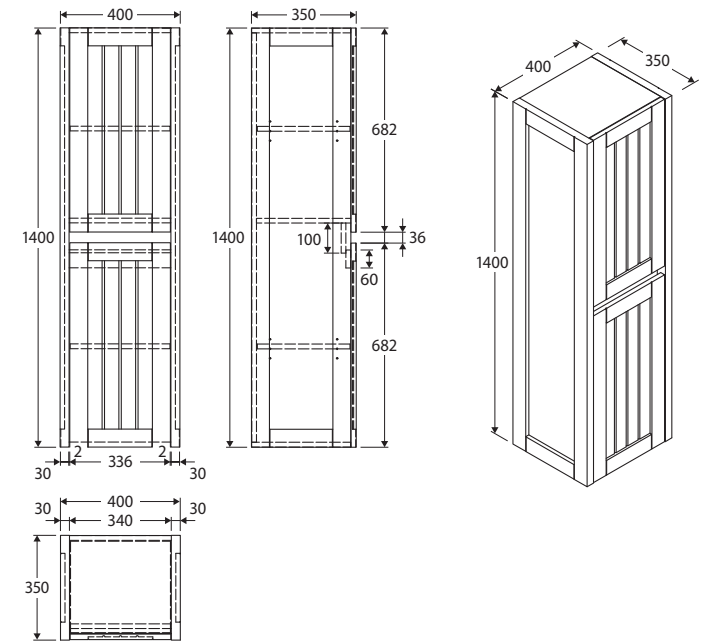

Hampton

TALLBOY

Features

- Wall-hung
- Modern vintage styling
- Two doors, each with one internal shelf
- Reversible hinges – doors can be left or right-side opening
- Strong 16 mm thick backing board
- 200mm legs available separately: [LEG200RO](#)

While we aim to ensure specifications are correct at the time of publication, Fienza reserves the right to make modifications without prior notice. Physical colour may vary from image shown. All measurements are shown in millimetres. Always use physical product measurements for mark-ups and roughing-in as the technical drawing may differ from actual product received.