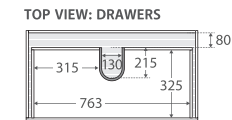

Hampton

900MM CABINET ON KICKBOARD

Features

- Satin white exterior and interior
- Discrete pull-channels
- Soft-close drawers and full extension drawer runners
- 16 mm thick backing board and drawer bases
- FSC certified, eco-friendly E0 board

Available in

Satin White
90TK

Cleaning & Care

- Regularly clean with mild soapy water using a clean, soft cloth.
- Do not use harsh detergents, bleach, abrasive cleaners or cream/wax cleaners. These substances can result in scratches and/or deposit build-ups that will affect the appearance.
- Avoid placing hot objects, such as hair straighteners, on any surface as these will cause discolouration and marking.
- Spills of hair dye, after-shave lotion, nail polish and remover, aerosol spray and other harsh chemicals should be removed immediately to prevent damage and discolouration. Clean immediately with mild soapy water using a clean, soft cloth.

While we aim to ensure specifications are correct at the time of publication, Fienza reserves the right to make modifications without prior notice. Physical colour may vary from image shown. All measurements are shown in millimetres. Always use physical product measurements for mark-ups and roughing-in as the technical drawing may differ from actual product received.