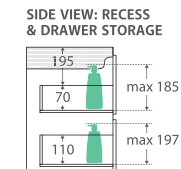

Hampton

900MM CABINET ON KICKBOARD

Features

- Satin white exterior and interior
- Discrete pull-channels
- Soft-close drawers and full extension drawer runners
- 16 mm thick backing board and drawer bases
- FSC certified, eco-friendly E0 board

Available in

Satin White
90TK

Cleaning & Care

- Regularly clean with mild soapy water using a clean, soft cloth.
- Do not use harsh detergents, bleach, abrasive cleaners or cream/wax cleaners. These substances can result in scratches and/or deposit build-ups that will affect the appearance.
- Avoid placing hot objects, such as hair straighteners, on any surface as these will cause discolouration and marking.
- Spills of hair dye, after-shave lotion, nail polish and remover, aerosol spray and other harsh chemicals should be removed immediately to prevent damage and discolouration. Clean immediately with mild soapy water using a clean, soft cloth.

While we aim to ensure specifications are correct at the time of publication, Fienza reserves the right to make modifications without prior notice. Physical colour may vary from image shown. All measurements are shown in millimetres. Always use physical product measurements for mark-ups and roughing-in as the technical drawing may differ from actual product received.