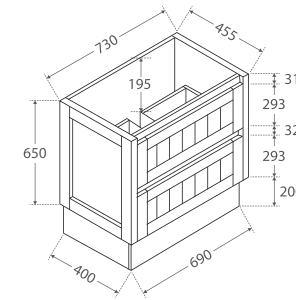

Hampton

750MM CABINET ON KICKBOARD

Features

- Satin white exterior and interior
- Discrete pull-channels
- Soft-close drawers and full extension drawer runners
- 16 mm thick backing board and drawer bases
- FSC certified, eco-friendly E0 board