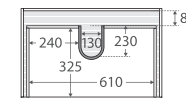

TOP VIEW: DRAWERS

SIDE VIEW: RECESS & DRAWER STORAGE