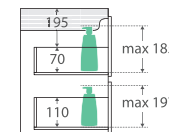

SIDE VIEW: RECESS & DRAWER STORAGE