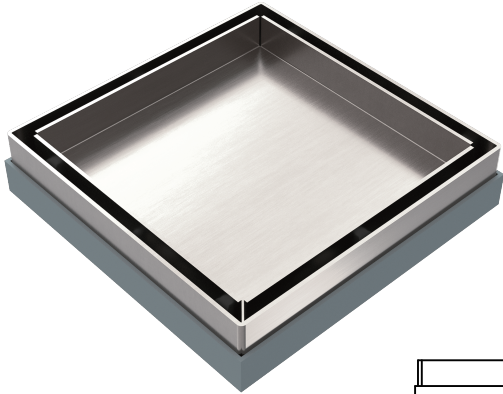

Tile Insert Floor Waste 100mm Outlet

SPECIFICATION

PRODUCT CODE	FW002
MATERIAL	304 stainless steel
SIZE	130*130*43mm
WATERMARK LICENSE	WM-032203
WARRANTY	10 years warranty

AVAILABLE FINISH

	GUN METAL NRFW002GM		BRUSHED NICKEL NRFW002BN
	BRUSHED BRONZE NRFW002BZ		BRUSHED GOLD NRFW002BG
	MATTE BLACK NRFW002MB		