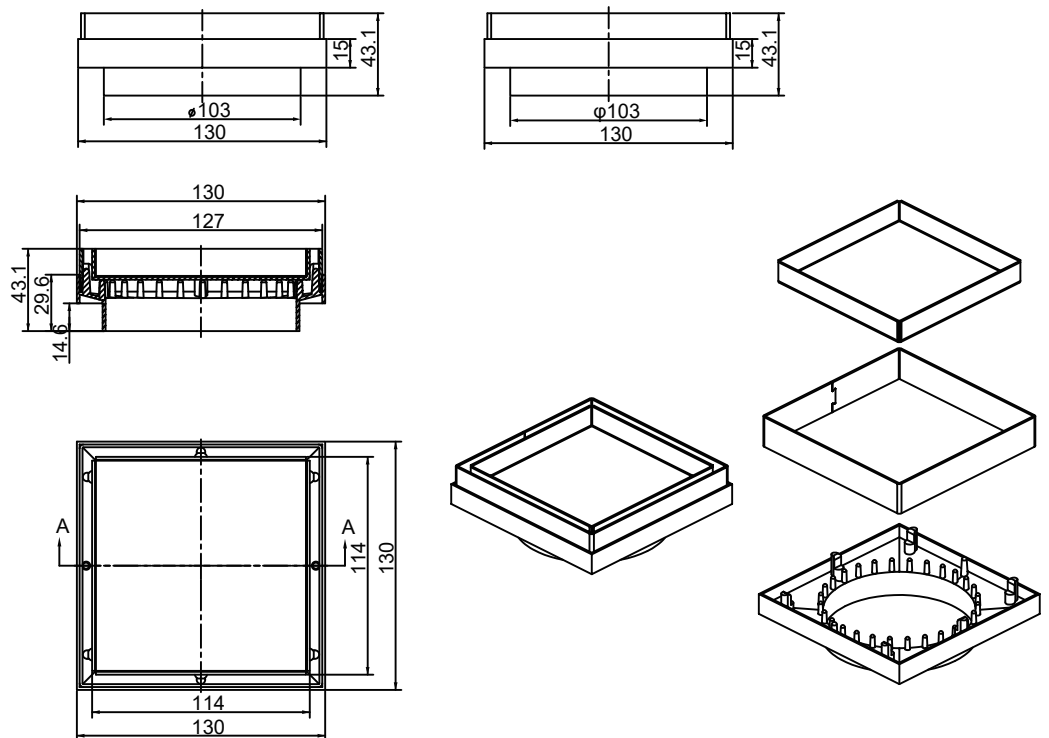

Tile Insert Floor Waste 100mm Outlet

SPECIFICATION

PRODUCT CODE	FW002
MATERIAL	304 stainless steel
SIZE	130*130*43mm
WATERMARK LICENSE	WM-032203
WARRANTY	10 years warranty

AVAILABLE FINISH

	GUN METAL NRFW002GM		BRUSHED NICKEL NRFW002BN
	BRUSHED BRONZE NRFW002BZ		BRUSHED GOLD NRFW002BG
	MATTE BLACK NRFW002MB		