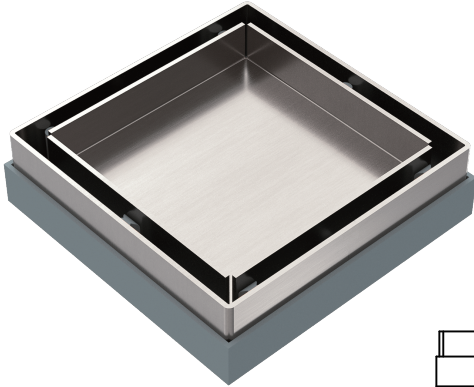

## Tile Insert Floor Waste 50mm Outlet

### SPECIFICATION

PRODUCT CODE	FW001
MATERIAL	304 stainless steel
SIZE	100*100*45mm
WATERMARK LICENSE	WM-032203
WARRANTY	10 years warranty