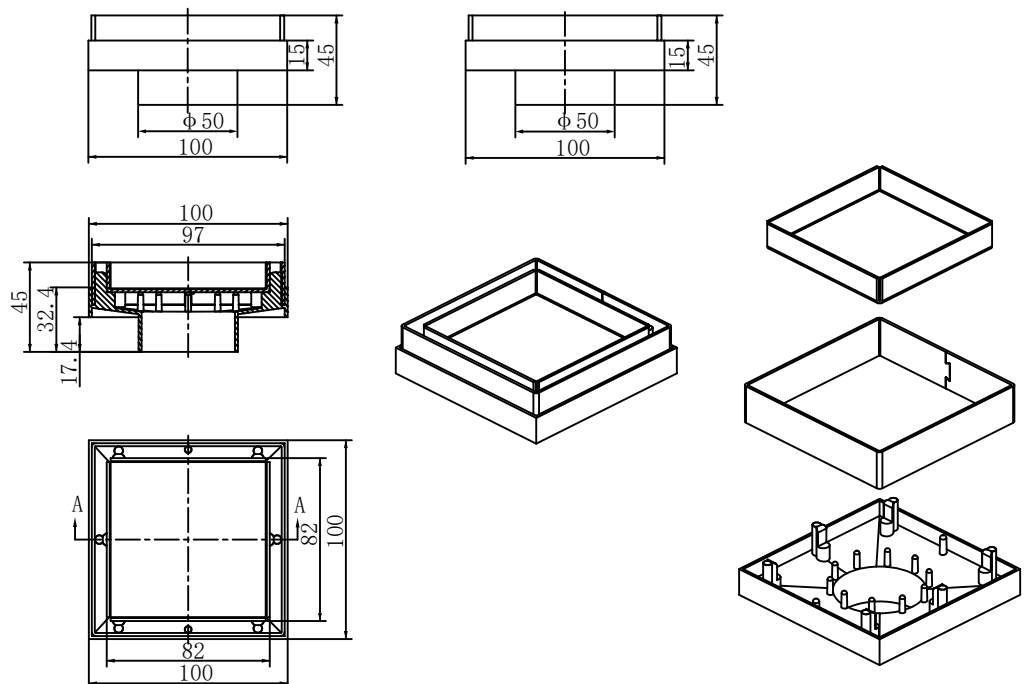

## Tile Insert Floor Waste 50mm Outlet

### SPECIFICATION

PRODUCT CODE	FW001
MATERIAL	304 stainless steel
SIZE	100*100*45mm
WATERMARK LICENSE	WM-032203
WARRANTY	10 years warranty