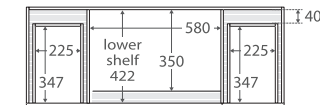

SIDE VIEW: RECESS & DRAWER STORAGE

SIDE VIEW: SHELF STORAGE