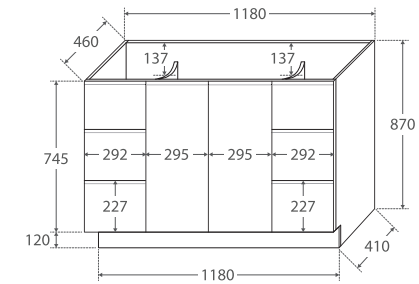

Fingerpull Gloss White 1200MM CABINET ON KICKBOARD

Features

- Gloss white exterior with bright white interior
- U-shape fingerpull channel
- Soft-close doors and drawers
- Full extension drawer runners
- 16 mm thick backing board and drawer bases
- FSC certified, eco-friendly E0 board

While we aim to ensure specifications are correct at the time of publication, Fienza reserves the right to make modifications without prior notice. Physical colour may vary from image shown. All measurements are shown in millimetres. Always use physical product measurements for mark-ups and roughing-in as the technical drawing may differ from actual product received.