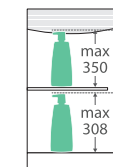

Fingerpull Gloss White 1200MM CABINET ON KICKBOARD

Features

- Gloss white exterior with bright white interior
- U-shape fingerpull channel
- Soft-close doors and drawers
- Full extension drawer runners
- 16 mm thick backing board and drawer bases
- FSC certified, eco-friendly E0 board

Available in

Gloss White
120C

Cleaning & Care

- Regularly clean with mild soapy water using a clean, soft cloth.
- Do not use harsh detergents, bleach, abrasive cleaners or cream/wax cleaners. These substances can result in scratches and/or deposit build-ups that will affect the appearance.
- Avoid placing hot objects, such as hair straighteners, on any surface as these will cause discolouration and marking.
- Spills of hair dye, after-shave lotion, nail polish and remover, aerosol spray and other harsh chemicals should be removed immediately to prevent damage and discolouration. Clean immediately with mild soapy water using a clean, soft cloth.

While we aim to ensure specifications are correct at the time of publication, Fienza reserves the right to make modifications without prior notice. Physical colour may vary from image shown. All measurements are shown in millimetres. Always use physical product measurements for mark-ups and roughing-in as the technical drawing may differ from actual product received.