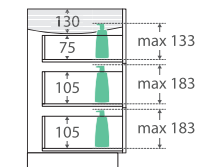

Available in

Gloss White
120C