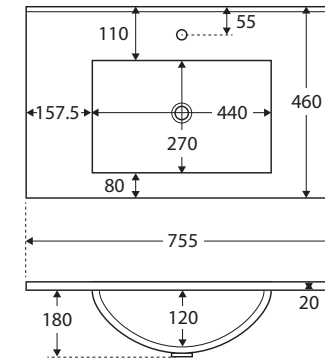

# Dolce Matte Black

CERAMIC  
BASIN-TOP  
750MM

## Features

- Rectangular bowl design
- 20 mm thick vitreous china
- Matte black finish
- 3 mm tile lip
- 12 o'clock tap hole as standard (3 tap holes also available)
- Integrated overflow
- Matte black overflow ring included
- Requires 32 mm overflow waste (available separately)

## Available in

1 tap hole  
TCLB75

3 tap hole  
TCLB75-3

While we aim to ensure specifications are correct at the time of publication, Fienza reserves the right to make modifications without prior notice. Physical colour may vary from image shown. All measurements are shown in millimetres. For ceramic products, please allow +/- 10 mm tolerance for manufacturing variance. Always use physical product measurements for mark-ups and roughing-in as the technical drawing may differ from actual product received.