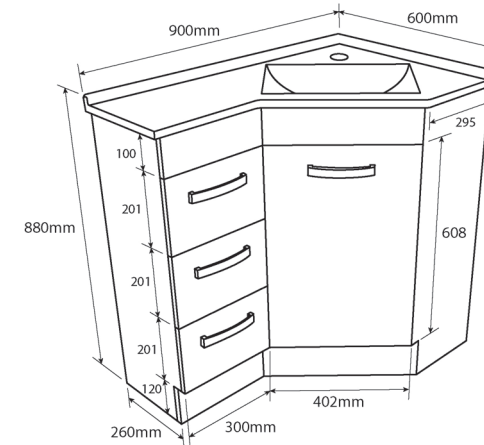

Corner 9060

VANITY

Features

- Gloss white poly-marble basin-top
- Right-hand basin
- 12 o'clock tap hole as standard
- 2-pac, gloss white finish on cabinet
- Single soft-close door hinged on left side
- Three drawers
- 16 mm thick backing boards

While we aim to ensure specifications are correct at the time of publication, Fienza reserves the right to make modifications without prior notice. Physical colour may vary from image shown. All measurements are shown in millimetres. Always use physical product measurements for mark-ups and roughing-in as the technical drawing may differ from actual product received. Tapware not included.