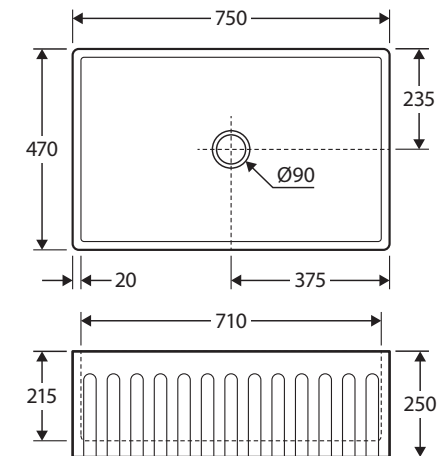

Charlton

SINGLE BUTLER SINK

MEDIUM

Features

- Fluted or flat front surface (reversible)
- Glazed on all sides
- Made from fine fire clay ceramic using high quality European materials
- Requires basket waste sold separately (A3)
- Undermount or flushmount installation
- Capacity: 60L

Optional Accessories

- Sink Protector (A30)

Please note: Butler sink measurements shown are a guide only. For installation, measurements must be taken from physical product received.

Available in

Gloss White
68701

While we aim to ensure specifications are correct at the time of publication, Fienza reserves the right to make modifications without prior notice. Physical colour may vary from image shown. All measurements are shown in millimetres. For fire clay ceramic products, please allow +/- 15 mm tolerance for manufacturing variance. Always use physical product measurements for mark-ups and roughing-in as the technical drawing may differ from actual product received.