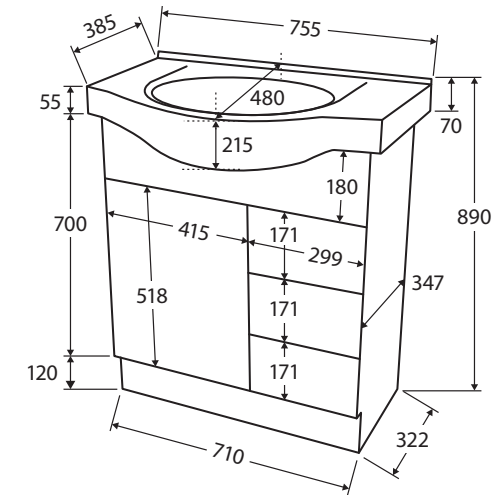

Antonio 750 VANITY

Features

- Gloss white ceramic, semi-recessed basin-top
- Requires 32 mm waste, with overflow (not included)
- 12 o'clock tap hole as standard
- 2-pac, gloss white finish on cabinet
- Soft-close door
- Full extension drawer runners
- 16 mm thick backing board and drawer bases

1 Tap Hole, Solid Door, Left Drawers

75EKWL

3 Tap Holes, Solid Door, Left Drawers

75EKWL-3

1 Tap Hole, Glass Door, Left Drawers

75EKGL

3 Tap Holes, Glass Door, Left Drawers

75EKGL-3

1 Tap Hole, Solid Door, Right Drawers

75EKWR

3 Tap Holes, Solid Door, Right Drawers

75EKWR-3

1 Tap Hole, Glass Door, Right Drawers

75EKGR

3 Tap Holes, Glass Door, Right Drawers

75EKGR-3

While we aim to ensure specifications are correct at the time of publication, Fienza reserves the right to make modifications without prior notice. Physical colour may vary from image shown. All measurements are shown in millimetres. Always use physical product measurements for mark-ups and roughing-in as the technical drawing may differ from actual product received. Tapware not included.