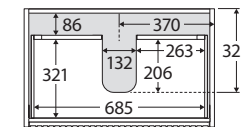

## 750MM WALL-HUNG CABINET

TOP VIEW: DRAWER AREA

SIDE VIEW:  
DRAWER STORAGE