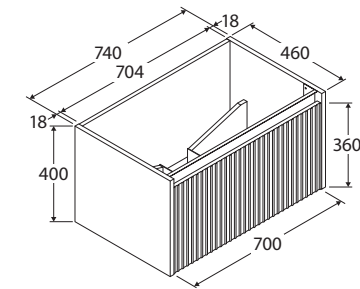

## 750MM WALL-HUNG CABINET

TOP VIEW: DRAWER AREA

SIDE VIEW:  
DRAWER STORAGE