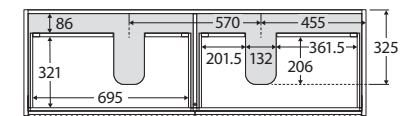

TOP VIEW: DRAWER AREA

SIDE VIEW: DRAWER STORAGE