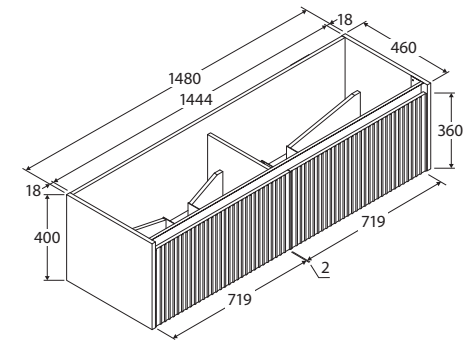

Alina

1500MM WALL-HUNG CABINET

Features

- Stylish square groove fluting on front panel
- Premium interior finishes
- Discrete pull-channel
- Soft-close drawers
- Full extension drawer runners
- 16 mm thick backing boards and drawer bases
- Made from sustainably sourced timber

While we aim to ensure specifications are correct at the time of publication, Fienza reserves the right to make modifications without prior notice. Physical colour may vary from image shown. All measurements are shown in millimetres. Always use physical product measurements for mark-ups and roughing-in as the technical drawing may differ from actual product received.