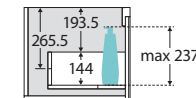

SIDE VIEW: DRAWER STORAGE