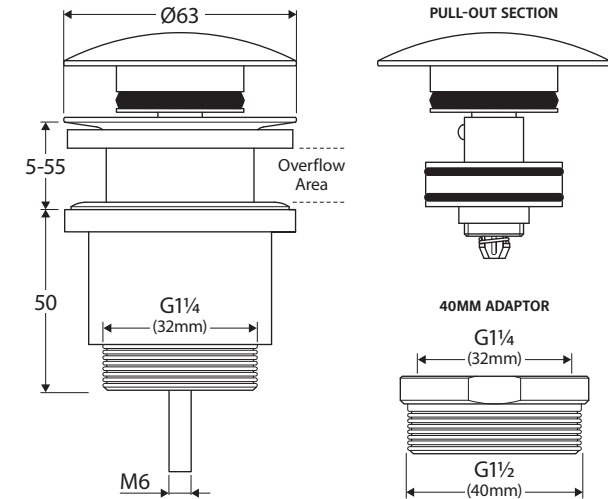

Universal POP-UP/PULL-OUT BASIN WASTE

Features

- Entire top section pulls out for easy cleaning and draining
- Convertible for use with or without an overflow (overflow adjusted by centre screw)
- Suits 32 mm or 40 mm outlet (40 mm uses nut adaptor)
- Available in various colour finishes

While we aim to ensure specifications are correct at the time of publication, Fienza reserves the right to make modifications without prior notice. Physical colour may vary from image shown. All measurements are shown in millimetres. Always use physical product measurements for mark-ups and roughing-in as the technical drawing may differ from actual product received.