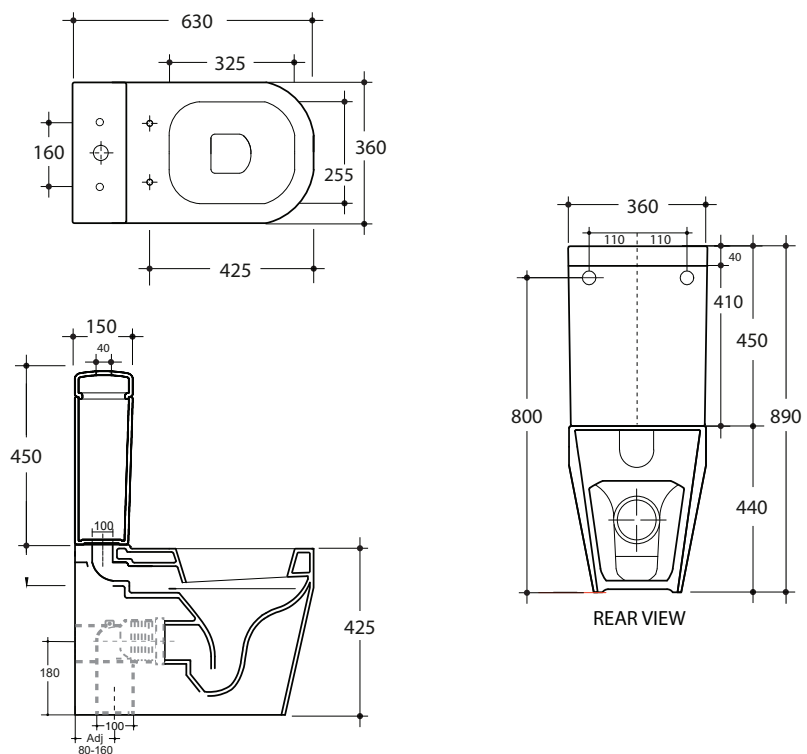

(Pan) 29 kg, **(Seat)** 2 kg,
(Cistern) 16 kg

COLOURS

Gloss White
Matte Black (additional cost)
Matte White (additional cost)
Gloss Black (additional cost)

INCLUSIONS

Connector, soft close seat and fixings included.

N.B. - S-trap connector supplied as standard.

Notes

Set out 80-160 mm (S-Trap)
Suitable for S-Trap or P-Trap Installation.

Cleanmax nanotech anti-bacterial surface technology.

Note: All dimensions are in millimetres and are subject to normal manufacturing variances. Studio Bagno Pty Ltd reserves the right to vary specifications at any time without notice. Date created: 14/02/13.