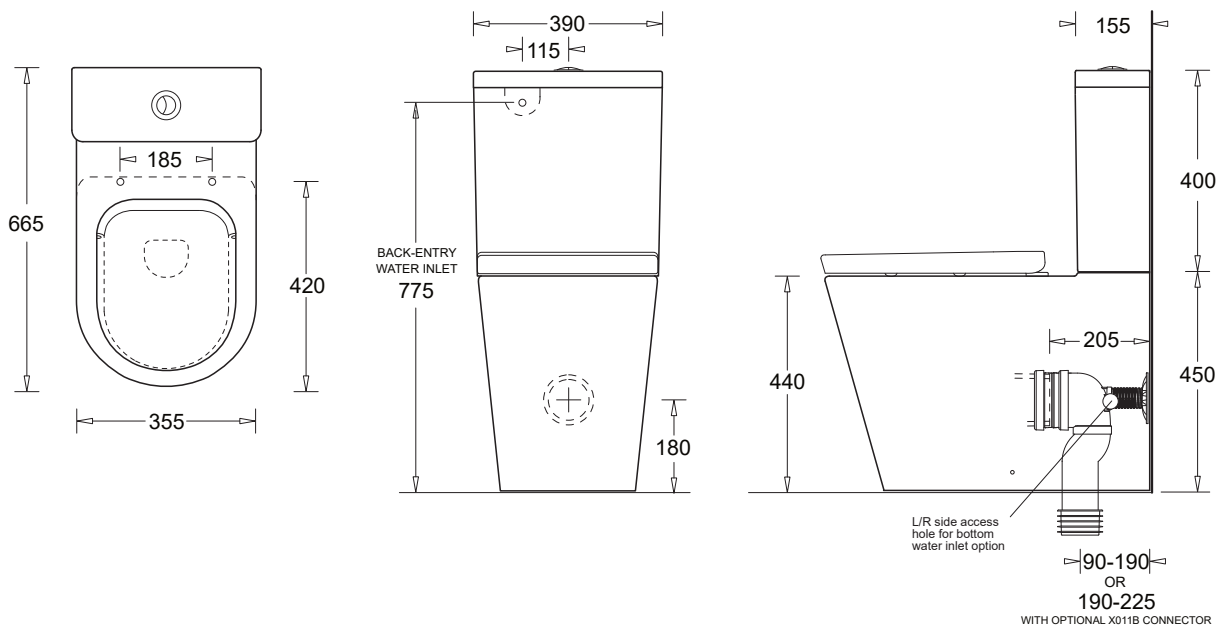

PRODUCT DIMENSIONS

AMBULANT

SOFT CLOSE

QUICK RELEASE

L08669

AS1172.1/2:2014
WMKA21238

TECHNICAL DATA SHEET

SUPERSEDES ALL PREVIOUS ISSUES

All dimensions are in millimetres and are subject to normal manufacturing variation.
As product development is ongoing BPA reserves the right to vary specifications without notice.
Bathroom Products Australia Pty Ltd ABN 87 079 297 617