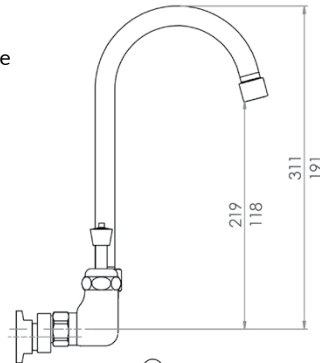

Commercial Tapware

Lead Free

GUARDIAN[®] TAPWARE

Exposed Wall Mount Body with Gooseneck Swivel Spout

T-3MEWG07 – 7" spout

T-3MEWG12 – 12" spout

- Full S/S construction
- Exposed wall mount tap body including spreaders and ½ turn rising spindles
- Available with a 7" or 12" gooseneck spout – 4 star 7.5LPM
- Working pressure range 150kPa-500kPa
- Maximum operating temperature 80 degrees

Top

Side

Rear