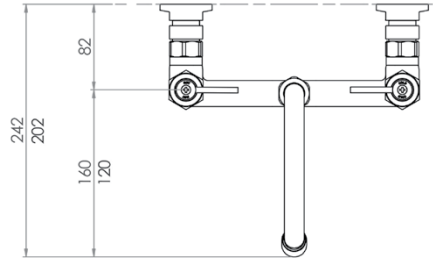

Commercial Tapware

Lead Free

GUARDIAN[®] TAPWARE

Exposed Wall Mount Body with Gooseneck Swivel Spout

T-3MEWG07 – 7" spout

T-3MEWG12 – 12" spout

- Full S/S construction
- Exposed wall mount tap body including spreaders and ½ turn rising spindles
- Available with a 7" or 12" gooseneck spout – 4 star 7.5LPM
- Working pressure range 150kPa-500kPa
- Maximum operating temperature 80 degrees

Top

Side

Rear