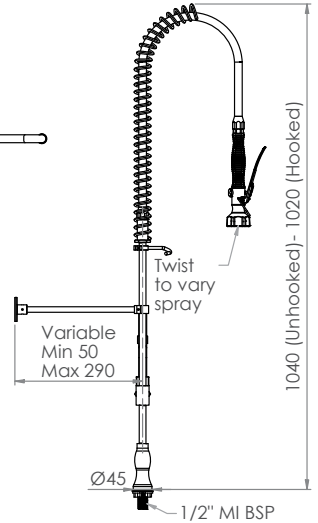

## Single Hob Mount Pre-Rinse Unit with Pot Filler

T-3M53106 – 6" pot filler

T-3M53112 – 12" pot filler

- Full S/S construction
- Single control tap for single temperature, cold or pre-mixed water
- Equipped with a water saving 6 star 4.5LPM variable trigger valve
- Available with 6" or 12" pot filler – 4 star 7.5LPM
- Fully assembled and bench tested, with a unique traceable serial number
- Working pressure range 150kPa-500kPa
- Maximum operating temperature 80 degrees

Top

Side

Front