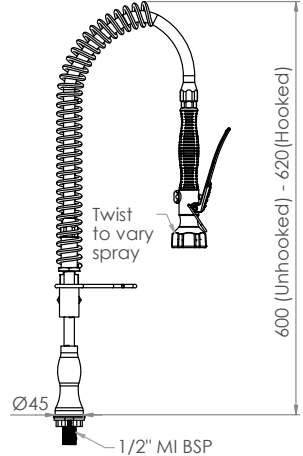

## Compact Single Hob Mount Pre-Rinse Unit with Pot Filler

**T-3M53106-C** – 6" pot filler

**T-3M53112-C** – 12" pot filler

- Full S/S construction
- Single control tap for single temperature, cold or pre-mixed water
- Compact model designed for applications where space saving is a priority
- Equipped with a water saving 6 star 4.5LPM variable trigger valve
- Wall bracket included
- Available with 6" or 12" pot filler – 4 star 7.5LPM
- Fully assembled and bench tested, with a unique traceable serial number
- Working pressure range 150kPa-500kPa
- Maximum operating temperature 80 degrees

Top

Side

Front