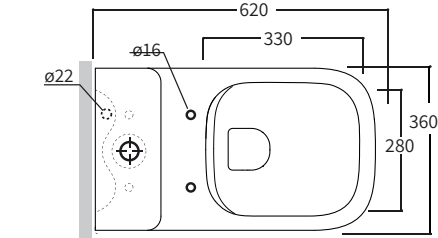

35 kg

COLOURS

White, Matte White + Matte Black

INCLUSIONS

Complete with soft closing seat and universal connector.

Rimless Flush
CleanMax Anti Bacterial Glaze

Notes

Set out
80-180 mm (S-Trap)
180mm (P-Trap)

Suitable for S-Trap or P-Trap Installation.

Note: All dimensions are in millimetres and are subject to normal manufacturing variances. Studio Bagno reserves the right to alter dimensions at any time. Physical Product must be proofed and measurements confirmed before any alteration to installation area is conducted.
Date created: 02/02/2024