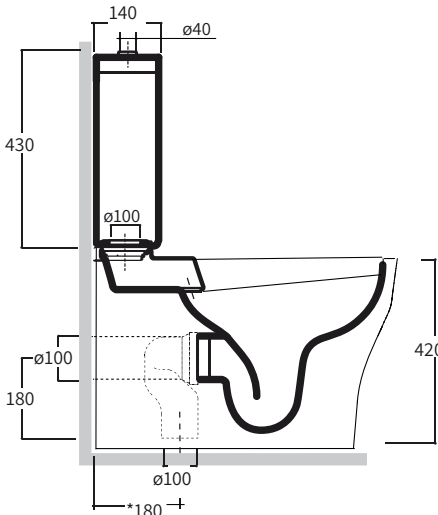

35 kg

COLOURS

White, Matte White + Matte Black

INCLUSIONS

Complete with soft closing seat and universal connector.

Rimless Flush
CleanMax Anti Bacterial Glaze

Notes

Set out
80-180 mm (S-Trap)
180mm (P-Trap)

Suitable for S-Trap or P-Trap Installation.

Note: All dimensions are in millimetres and are subject to normal manufacturing variances. Studio Bagno reserves the right to alter dimensions at any time. Physical Product must be proofed and measurements confirmed before any alteration to installation area is conducted.
Date created: 02/02/2024