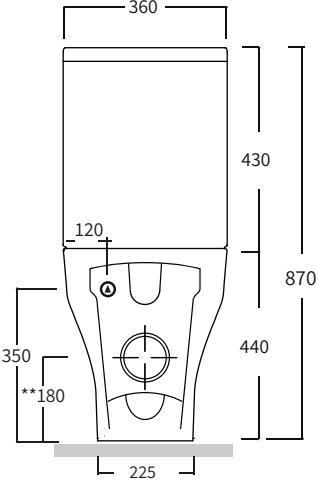

35 kg

COLOURS

White, Matte White + Matte Black

INCLUSIONS

Complete with soft closing seat and universal connector.

Rimless Flush
CleanMax Anti Bacterial Glaze

Notes

Set out
80-180 mm (S-Trap)
180mm (P-Trap)

Suitable for S-Trap or P-Trap Installation.

Note: All dimensions are in millimetres and are subject to normal manufacturing variances. Studio Bagno reserves the right to alter dimensions at any time. Physical Product must be proofed and measurements confirmed before any alteration to installation area is conducted.
Date created: 02/02/2024