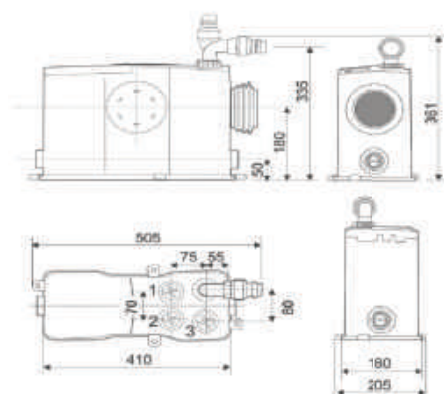

Robust blade suitable for heavy usage

TECHNICAL CHARACTERISTICS

Discharge Pipework	25 mm
Motor Power	560 Watts
Voltages	220-240 V/50 Hz
Working Waste Water Temp	40°C
Product Weight	9.5 kg
Overall Measurements	505 x 361 x 205 mm
Inlet Pipework	100-40 mm
IP Rating	IP44

Factory pre-mounted non return valve (supplied)

Macerator needs minimum 4.5 L of unrestricted flush for optimal function

Can be equipped with Sanialarm Interlock (sold separately)

VERTICAL/HORIZONTAL PERFORMANCE

Increase size of horizontal run by one pipe size after 5m. All horizontal pipework requires a minimum of 1:100 fall.

FLOW RATE PERFORMANCE CHART

Discharge height (m)

Shaking up water

Made in Germany to the highest standards, needs to be installed by a licensed plumber