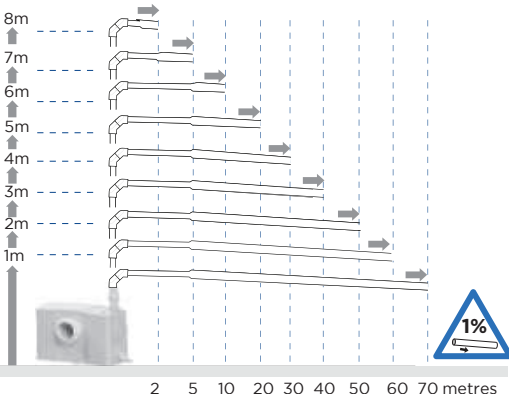

Robust blade suitable for heavy usage

TECHNICAL CHARACTERISTICS

Discharge Pipework	25 mm
Motor Power	560 Watts
Voltages	220-240 V/50 Hz
Working Waste Water Temp	40°C
Product Weight	9.5 kg
Overall Measurements	505 x 361 x 205 mm
Inlet Pipework	100-40 mm
IP Rating	IP44

Factory pre-mounted non return valve (supplied)

Macerator needs minimum 4.5 L of unrestricted flush for optimal function

Can be equipped with Sanialarm Interlock (sold separately)

VERTICAL/HORIZONTAL PERFORMANCE

Increase size of horizontal run by one pipe size after 5m. All horizontal pipework requires a minimum of 1:100 fall.

FLOW RATE PERFORMANCE CHART

Discharge height (m)

Shaking up water

Made in Germany to the highest standards, needs to be installed by a licensed plumber