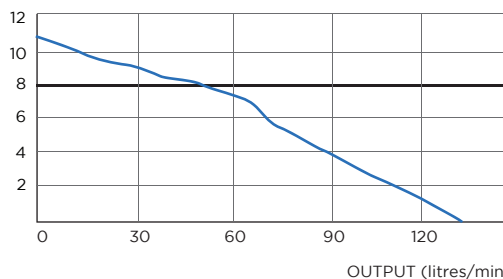

Shaking up water

Made in Germany to the highest standards, needs to be installed by a licensed plumber