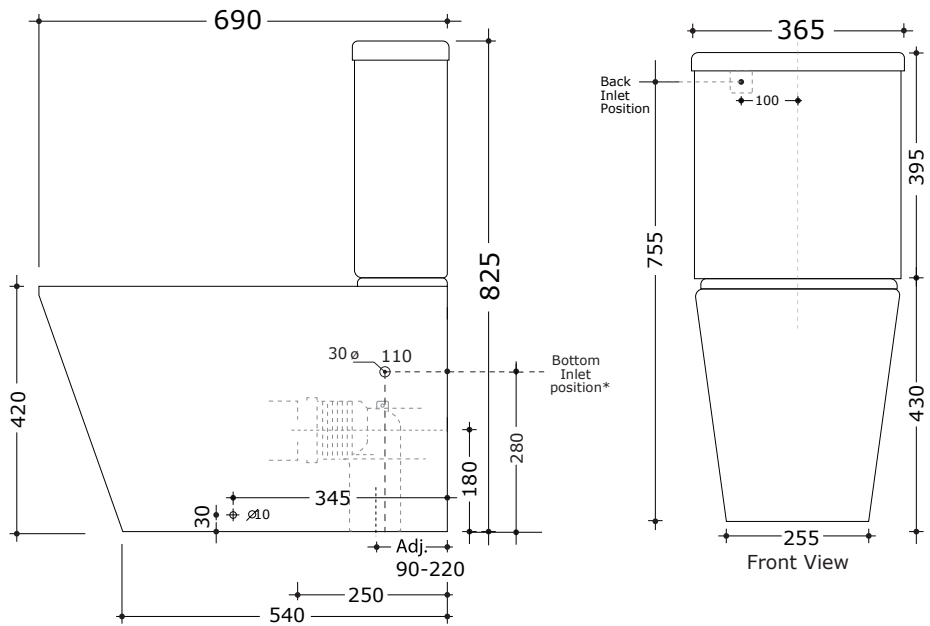

MANHATTAN RIMLESS SUITE

STYLE

Rimless Back to Wall Toilet Suite

CODE

MAN001
MAN001/BI (Bottom Inlet)

WEIGHT

(Pan) 47.5 kg, (Seat) 3 kg
(Cistern) 12 kg

COLOURS

White
Matte White

INCLUSIONS

Connector, soft close seat and fixings included.

S-trap connector supplied as standard

Notes

Set out 90-220 mm (S-Trap)
Suitable for S-Trap or P-Trap Installation

Cleanmax nanotech anti-bacterial surface technology.