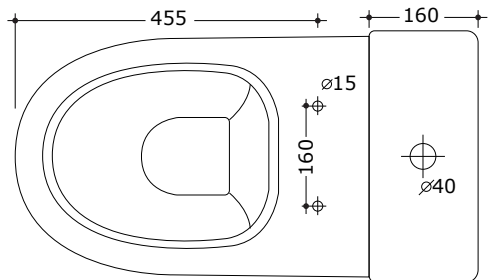

MANHATTAN RIMLESS SUITE

STYLE

Rimless Back to Wall Toilet Suite

CODE

MAN001
MAN001/BI (Bottom Inlet)

WEIGHT

(Pan) 47.5 kg, (Seat) 3 kg
(Cistern) 12 kg

COLOURS

White
Matte White

INCLUSIONS

Connector, soft close seat and fixings included.

S-trap connector supplied as standard

Notes

Set out 90-220 mm (S-Trap)
Suitable for S-Trap or P-Trap Installation

Cleanmax nanotech anti-bacterial surface technology.