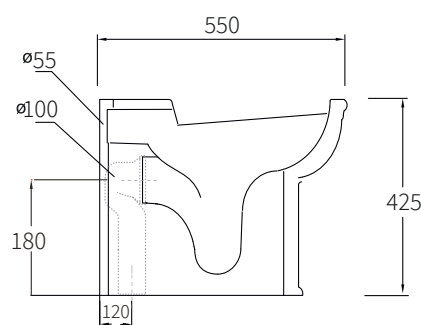

### Notes

Set out 120 mm (S-Trap)  
Suitable for S-Trap or P-Trap Installation.

Cleanmax nanotech anti-bacterial surface  
technology.

Available with black soft close seat  
(+\$160 Inc GST)

Note: All dimensions are in millimetres and subject to normal manufacturing variance. Studio Bagno Pty Ltd reserves the right to vary specifications at any time without notice. Date created: 30/10/2023