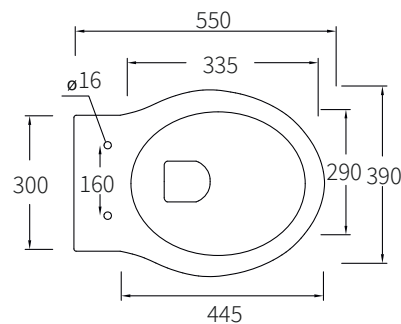

### Notes

Set out 120 mm (S-Trap)  
Suitable for S-Trap or P-Trap Installation.

Cleanmax nanotech anti-bacterial surface  
technology.

Available with black soft close seat  
(+\$160 Inc GST)

Note: All dimensions are in millimetres and subject to normal manufacturing variance. Studio Bagno Pty Ltd reserves the right to vary specifications at any time without notice. Date created: 30/10/2023