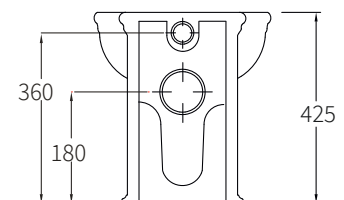

### INCLUSIONS

Complete with soft closing seat and  
universal connector.

Rimless Flush

### Notes

Set out 120 mm (S-Trap)  
Suitable for S-Trap or P-Trap Installation.

Cleanmax nanotech anti-bacterial surface  
technology.

Available with black soft close seat  
(+\$160 Inc GST)

Note: All dimensions are in millimetres and subject to normal manufacturing variance. Studio Bagno Pty Ltd reserves the right to vary specifications at any time without notice. Date created: 30/10/2023