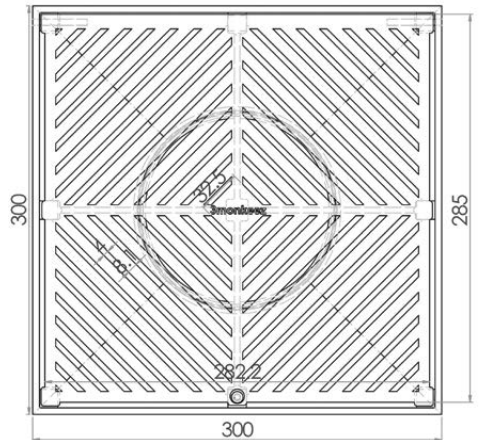

Trade Waste Solutions

300mm Square Floor Waste (suits 150mm pipe)

FW-300S-150-304

FW-300S-150-316

- 300mm square, hinged grate
- Heel proof
- 304 or 316 grade stainless steel
- Suits 150mm DWV, HDPE pipe

Top

Front

Cross Section