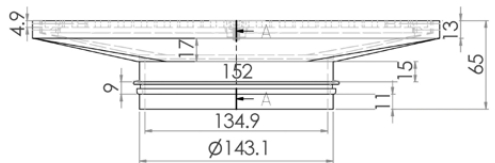

Trade Waste Solutions

300mm Square Floor Waste (suits 150mm pipe)

FW-300S-150-304

FW-300S-150-316

- 300mm square, hinged grate
- Heel proof
- 304 or 316 grade stainless steel
- Suits 150mm DWV, HDPE pipe

Top

Front

Cross Section