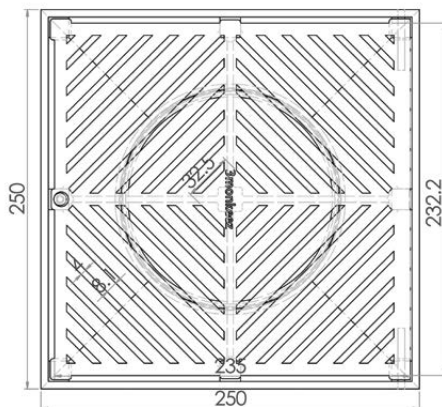

Trade Waste Solutions

250mm Square Floor Waste (suits 150mm pipe)

FW-250S-150-304

FW-250S-150-316

- Hinged grate
- Heel proof
- 304 or 316 grade stainless steel
- Suits 150mm DWV, HDPE pipe

Top

Front

Cross Section