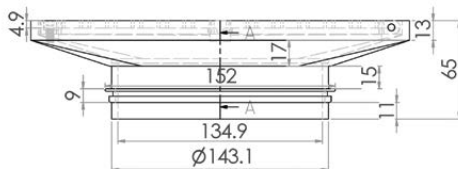

Trade Waste Solutions

250mm Square Floor Waste (suits 150mm pipe)

FW-250S-150-304

FW-250S-150-316

- Hinged grate
- Heel proof
- 304 or 316 grade stainless steel
- Suits 150mm DWV, HDPE pipe

Top

Front

Cross Section