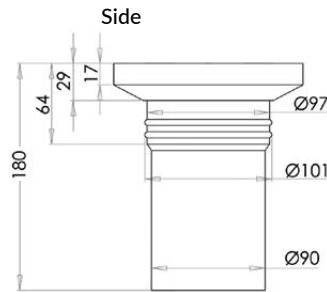

## 150mm Round Floor Waste Arrestor

FW-150BR

FW-150R-BASKET (BASKET ONLY)

- Stainless steel grate
- Fixed secondary strainer
- Removable strainer basket
- Suits 100mm DWV, HDPE pipe

FW-150R-BASKET