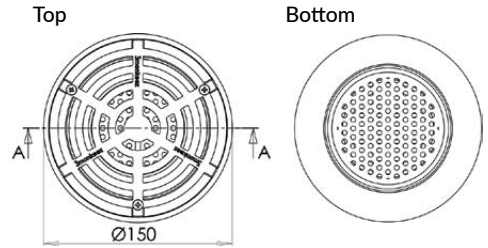

## 150mm Round Floor Waste Arrestor

FW-150BR

FW-150R-BASKET (BASKET ONLY)

- Stainless steel grate
- Fixed secondary strainer
- Removable strainer basket
- Suits 100mm DWV, HDPE pipe

FW-150R-BASKET