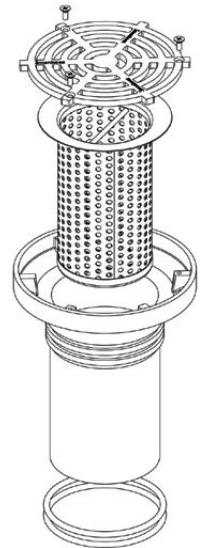

## 150mm Round Floor Waste Arrestor

FW-150BR

FW-150R-BASKET (BASKET ONLY)

- Stainless steel grate
- Fixed secondary strainer
- Removable strainer basket
- Suits 100mm DWV, HDPE pipe

FW-150R-BASKET