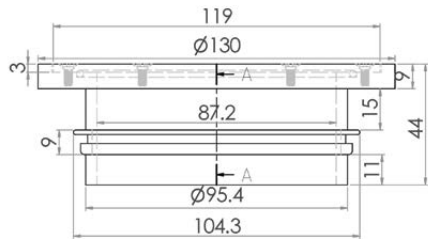

Round Clear Out

FW-130CO-304

FW-130CO-316

- 3mm thick removable top
- Suit tiled floor application
- Push fit o-ring seal
- 304 or 316 grade stainless steel
- Suits 100mm DWV, HDPE pipe

Top

Front

Cross Section