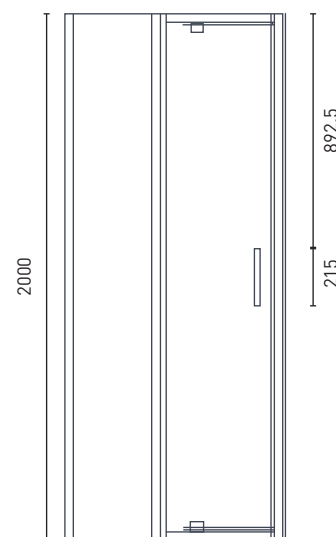

Prezzo Semi- Frameless Angle Shower Screen

Product Code: **PRSSANG900C**

6mm toughened glass shower screen with fully framed chrome door and frameless return panels. The Prezzo's pivot door opens easily with an interior/exterior, square stainless steel handle. It's generous, angled internal design maximizes space in the bathroom. Install on tiled floor and walls or combine with a two-sided acrylic shower wall and an acrylic angled shower base [shower system].

- AS/NZ Standard 1288:2006
- Easy install gasket wall system
- Adjustable wall channel +15mm*
- Right or left hand door entry
- Chrome Handle Inside & Outside 6mm Toughened Glass
- Soft magnetic door closing system
- Anti-fungal & UV resistant seals
- Dripless door strips
- Fully concealed fixtures
- Corrosion resistant steel fittings

PRODUCT SPECIFICATIONS

| | |
|--------------------|--|
| Material: | Aluminium / Chrome / Clear 6mm toughened safety glass |
| Width: | 900mm* (min 859 - max 871) |
| Depth: | 900mm* (min 859 - max 871) |
| Height: | 2000mm |
| Net Weight: | 64kgs |
| Warranty: | 5 years* (refer to decina.com.au) |

OPTIONAL SHOWER SYSTEM PRSYSANG900C

900 X 900 X 2000

- Prezzo shower screen **PRSSANG900C**
- Luna two-sided acrylic shower wall **SW900**
- Prelude angled shower base **SHC9001**
(rear waste)

DECINA
DISCOVER INDULGENCE