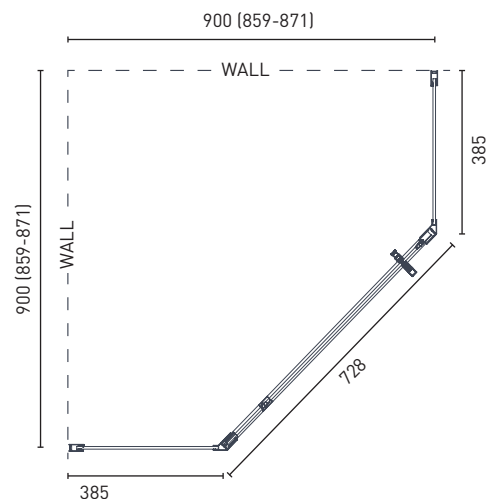

Prezzo Semi- Frameless Angle Shower Screen

Product Code: **PRSSANG900C**

6mm toughened glass shower screen with fully framed chrome door and frameless return panels. The Prezzo's pivot door opens easily with an interior/exterior, square stainless steel handle. It's generous, angled internal design maximizes space in the bathroom. Install on tiled floor and walls or combine with a two-sided acrylic shower wall and an acrylic angled shower base [shower system].

PRODUCT SPECIFICATIONS

| | |
|--------------------|--|
| Material: | Aluminium / Chrome / Clear 6mm toughened safety glass |
| Width: | 900mm* (min 859 - max 871) |
| Depth: | 900mm* (min 859 - max 871) |
| Height: | 2000mm |
| Net Weight: | 64kgs |
| Warranty: | 5 years* (refer to decina.com.au) |

OPTIONAL SHOWER SYSTEM PRSYSANG900C

900 X 900 X 2000

- Prezzo shower screen **PRSSANG900C**
- Luna two-sided acrylic shower wall **SW900**
- Prelude angled shower base **SHC9001**
(rear waste)

DECINA
DISCOVER INDULGENCE