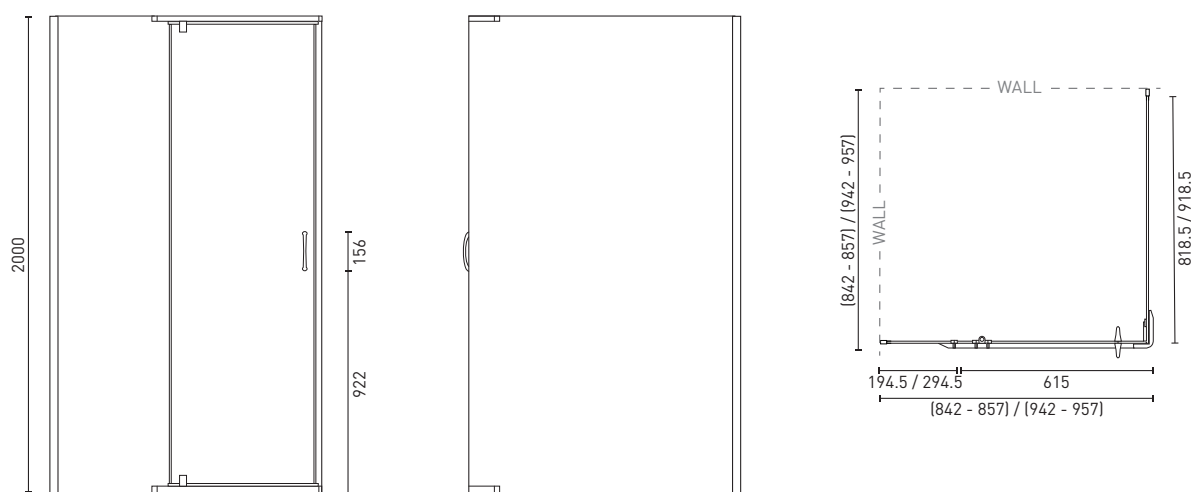

# Cascade Semi- Frameless Square Shower Screen

Product Code [900mm]: **CASS900C**  
 Product Code [1000mm]: **CASS1000C**

The Cascade's semi-frameless design features a pivot door, frameless return panels & an interior/exterior stainless steel handle. Available in a variety of sizes & as a square or rectangle shape, this design offers a solution for a range of bathroom spaces.

## PRODUCT SPECIFICATIONS

**Material:** Aluminium / Chrome / Clear 6mm toughened safety glass  
**Length:** 900mm (842 - 857) / 1000 (942 - 957)  
 Adjustable wall channel (15mm)  
**Width:** 900mm (842 - 857) / 1000 (942 - 957)  
**Height:** 2000mm  
**Net Weight:** 61kgs (900mm) / 64kgs (1000mm)  
**Warranty:** 5 years\* (refer to decina.com.au)

## OPTIONAL ACCESSORIES

Two sided Acrylic Shower Wall **SW900 / SW1000** | Luna acrylic shower base **SB900C3T / SB900R3T**

DECINA.COM.AU 1300 DECINA   

\*Warranty T&Cs apply, visit [decina.com.au](http://decina.com.au) Decina reserves the right to change specifications without notice. Due to manufacturing tolerances dimensions may vary +/- 5mm. We recommend installation does not start until after delivery. Please confirm all particulars prior to purchase, call 1300 DECINA or visit [decina.com.au](http://decina.com.au)