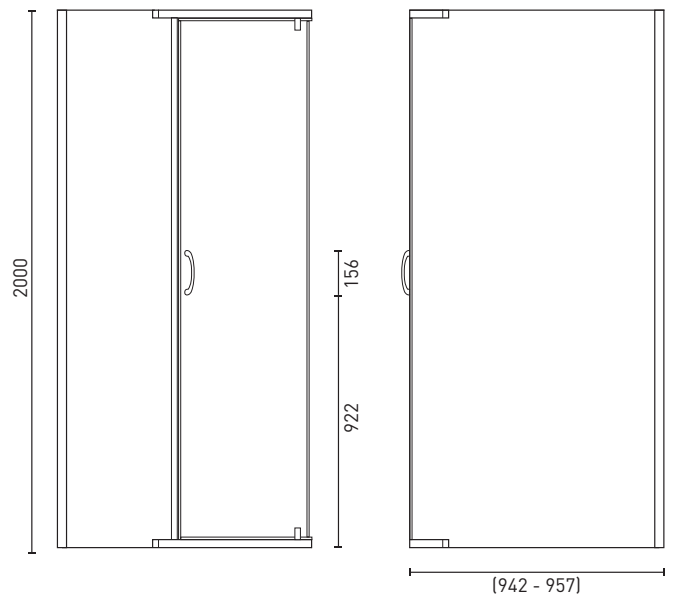

Cascade Semi- Frameless Angle Shower Screen

Product Code: **CASSANGLEC**

The Cascade's semi-frameless, angled, pivot door opens easily with an interior/exterior stainless steel handle. It's generous, angled internal design maximizes space in the bathroom. Install on tiled floor and walls or combine with a two-sided acrylic shower wall and an acrylic angled shower base [shower system].

- AS/NZ Standard 1288:2006
- Easy install gasket wall system
- Adjustable wall channel +15mm*
- Right or left hand door entry
- Soft magnetic door closing system
- Anti-fungal & UV resistant seals
- Dripless door strips
- EZI clean glass coating
- Fully concealed fixtures
- Corrosion resistant steel fittings

PRODUCT SPECIFICATIONS

Material:	Aluminium / Chrome / Clear 6mm toughened safety glass
Width:	940mm*
Depth:	940mm*
Height:	2000mm
Net Weight:	64kgs
Warranty:	5 years* (refer to decina.com.au)

OPTIONAL SHOWER SYSTEM CASYSANGLEDCC 1000 X 1000 X 2000

- Shower screen **CASSANGLEC**,
- Two-sided acrylic shower wall **SW1000**
- Luna angled shower base **SBANGLE**

DECINA
DISCOVER INDULGENCE

DECINA.COM.AU 1300 DECINA

*Warranty T&Cs apply, visit decina.com.au Decina reserves the right to change specifications without notice. Due to manufacturing tolerances dimensions may vary +/- 5mm. We recommend installation does not start until after delivery. Please confirm all particulars prior to purchase, call 1300 DECINA or visit decina.com.au