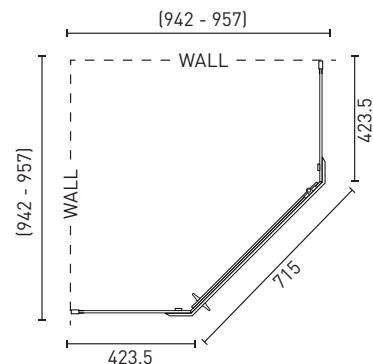

Cascade Semi- Frameless Angle Shower Screen

Product Code: **CASSANGLEC**

The Cascade's semi-frameless, angled, pivot door opens easily with an interior/exterior stainless steel handle. It's generous, angled internal design maximizes space in the bathroom. Install on tiled floor and walls or combine with a two-sided acrylic shower wall and an acrylic angled shower base [shower system].

PRODUCT SPECIFICATIONS

Material:	Aluminium / Chrome / Clear 6mm toughened safety glass
Width:	940mm*
Depth:	940mm*
Height:	2000mm
Net Weight:	64kgs
Warranty:	5 years* (refer to decina.com.au)

OPTIONAL SHOWER SYSTEM CASYSANGLEDCC 1000 X 1000 X 2000

- Shower screen **CASSANGLEC**,
- Two-sided acrylic shower wall **SW1000**
- Luna angled shower base **SBANGLE**

DECINA
DISCOVER INDULGENCE

DECINA.COM.AU 1300 DECINA

*Warranty T&Cs apply, visit decina.com.au Decina reserves the right to change specifications without notice. Due to manufacturing tolerances dimensions may vary +/- 5mm. We recommend installation does not start until after delivery. Please confirm all particulars prior to purchase, call 1300 DECINA or visit decina.com.au