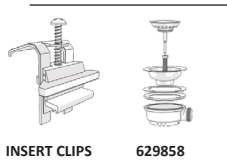

N200U

SCHOCK HORIZONT UNDERMOUNT

CRISTADUR®

INCLUDED ACCESSORIES

OPTIONAL ACCESSORIES

DIMENSIONS

SPECIFICATIONS

Description	Double Bowl Undermount
Overall Sink Size	L860mm x W442mm x D195mm
Bowl Dimensions	2 x L387mm x W380mm x D195mm
Bowl Radius	25mm
Water Capacity	20 Litres (Both Bowls)
Technic	Granite Sink
Material	Granite - Cristadur

INSTALLATION

Fixings	Inset clips supplied
Template	N/A
Min Cabinet Size	900mm
Tap Holes	NTH (can be drilled)

SURFACE FINISH

WASTE KIT

MATERIAL

CRISTADUR®

PLUMBING

Waste Fittings	2 x (90mm x 2") basket waste included
Overflow	Included

INSTALLATION OPTIONS

PACKAGING

Net Weight	20kg
Carton Size	1010mm x 520mm x 320mm
Pack QTY	1

AVAILABLE IN