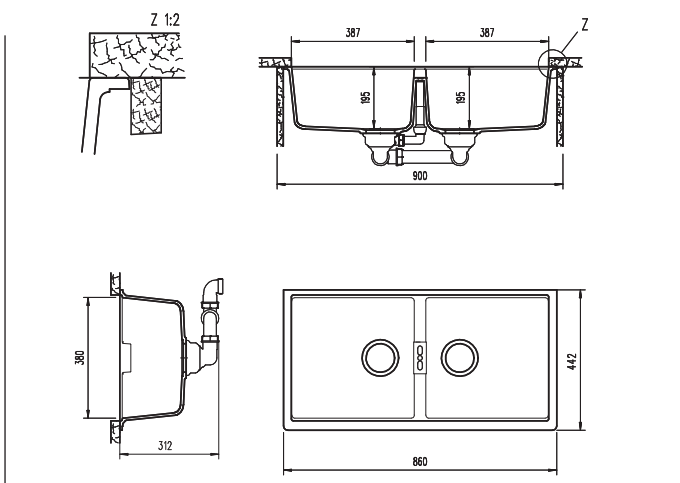

N200U

SCHOCK HORIZONT UNDERMOUNT

CRISTADUR®

INCLUDED ACCESSORIES

OPTIONAL ACCESSORIES

DIMENSIONS

SPECIFICATIONS

Description	Double Bowl Undermount
Overall Sink Size	L860mm x W442mm x D195mm
Bowl Dimensions	2 x L387mm x W380mm x D195mm
Bowl Radius	25mm
Water Capacity	20 Litres (Both Bowls)
Technic	Granite Sink
Material	Granite - Cristadur

INSTALLATION

Fixings	Inset clips supplied
Template	N/A
Min Cabinet Size	900mm
Tap Holes	NTH (can be drilled)

SURFACE FINISH

WASTE KIT

MATERIAL

CRISTADUR®

PLUMBING

Waste Fittings	2 x (90mm x 2") basket waste included
Overflow	Included

INSTALLATION OPTIONS

PACKAGING

Net Weight	20kg
Carton Size	1010mm x 520mm x 320mm
Pack QTY	1

AVAILABLE IN