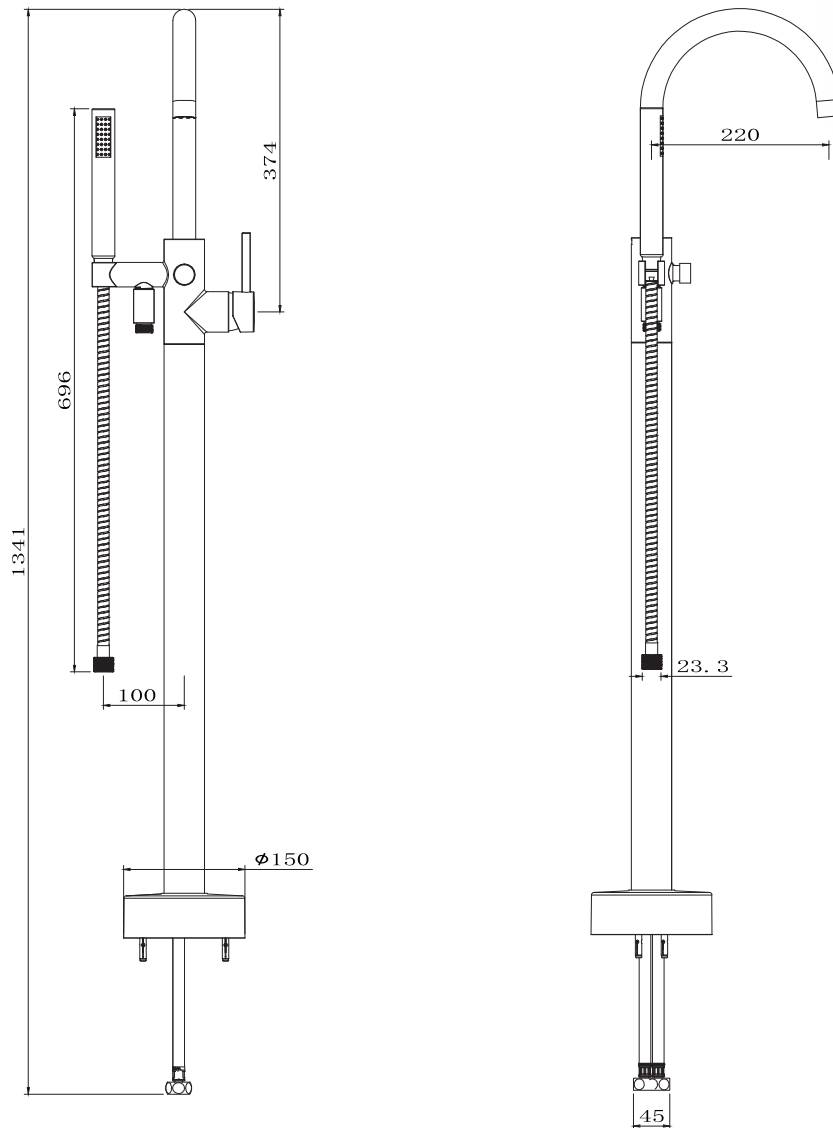

3FM-BTM

LUCIA FREESTANDING BATH FILLER WITH HAND SHOWER

WELS (Handshower) Rating 3 Star 8.0L/min

WELS (Handshower) Registration #S15035

AVAILABLE IN

3FM-BTM
(CHROME)