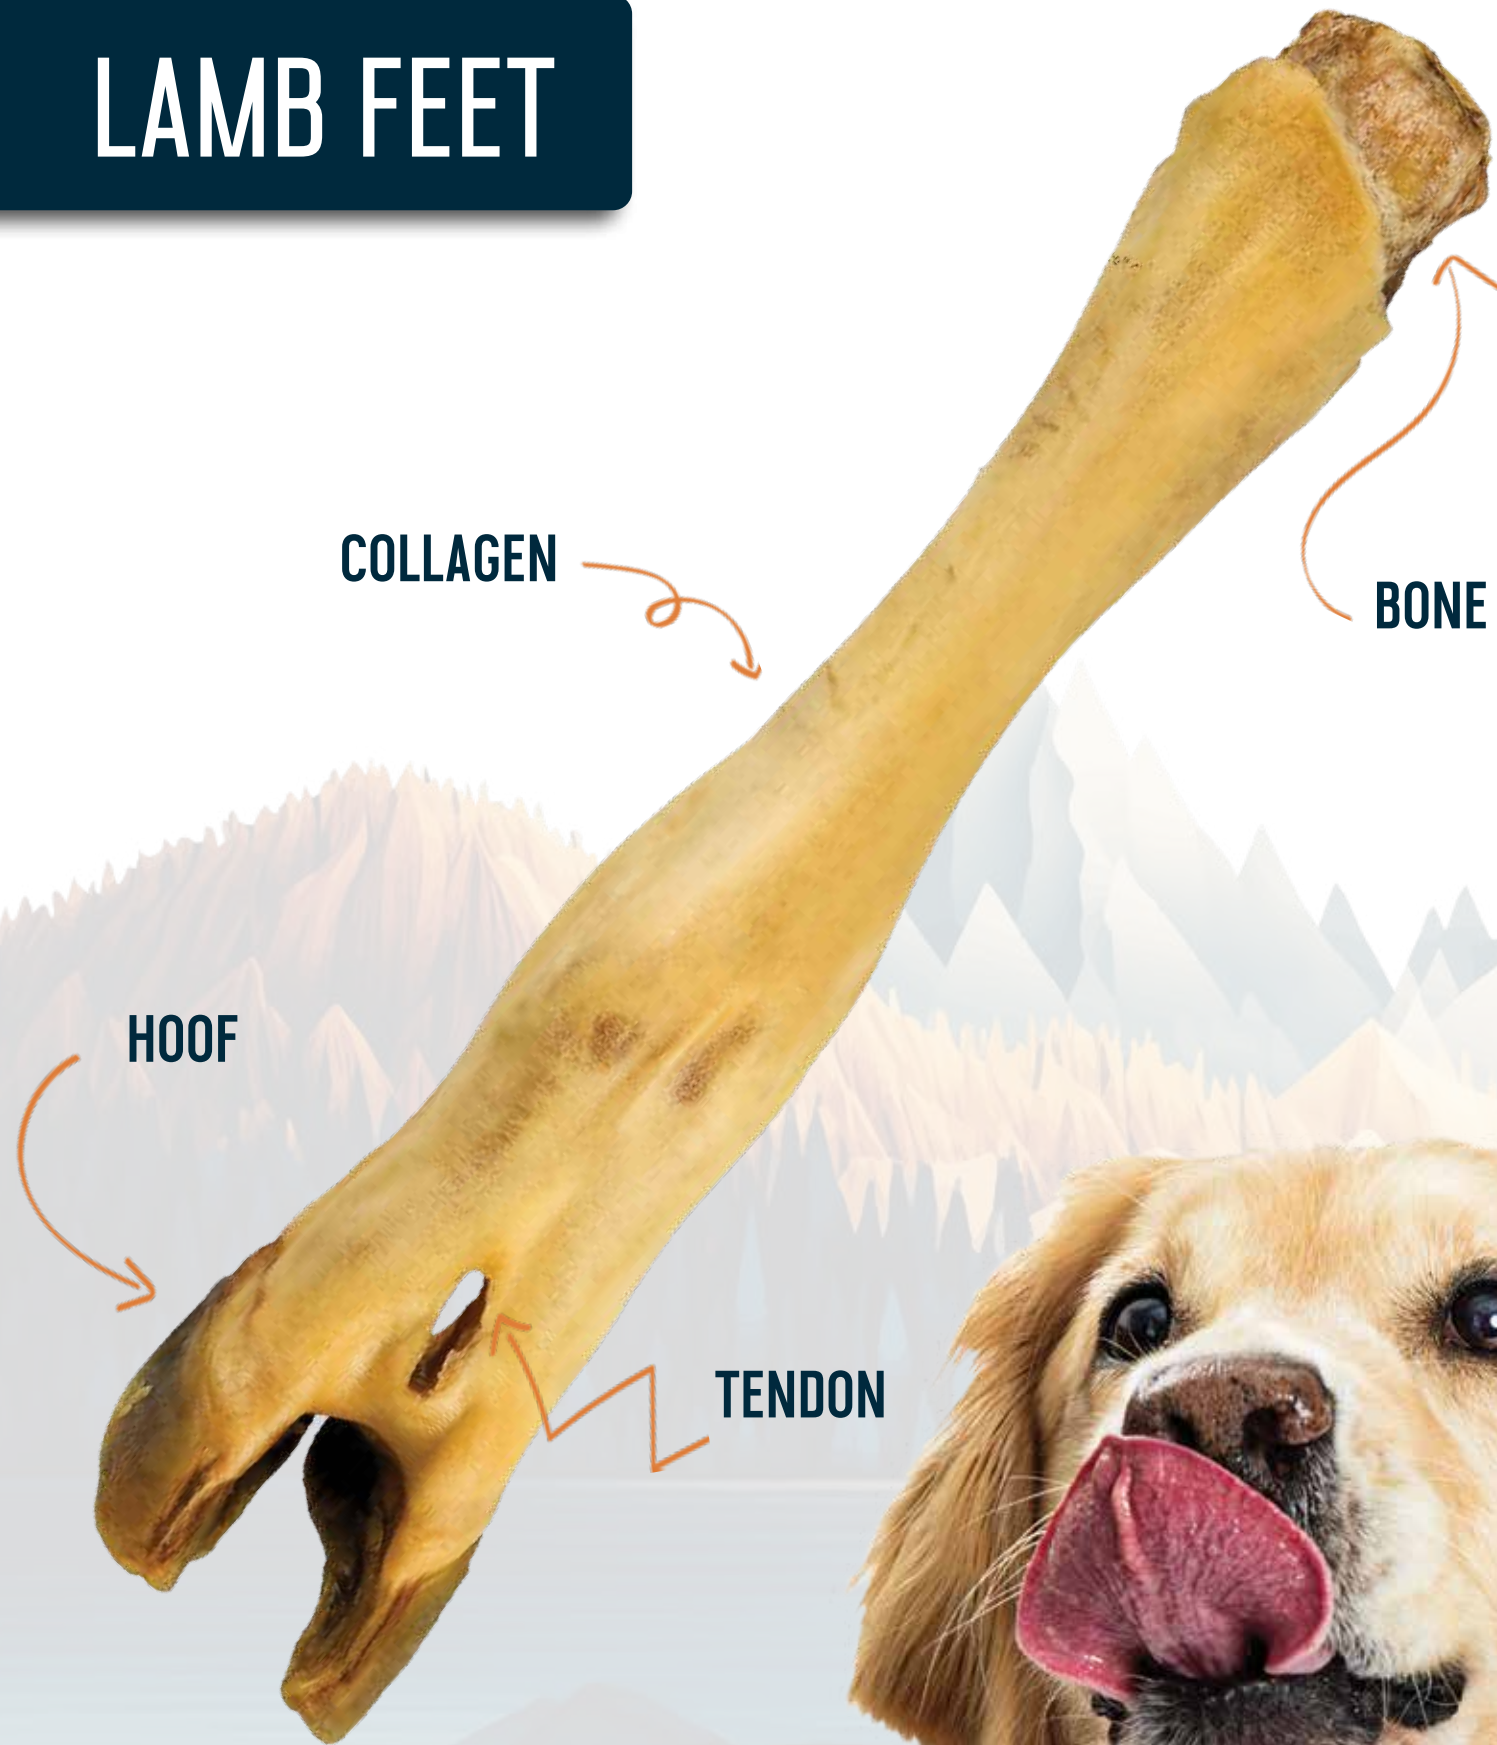

LAMB FEET

4 TYPES OF CHEWS IN 1

LAMB FEET ARE A UNIQUE & NUTRITIOUS DOG TREAT, PACKED WITH CARTILAGE & NATURAL GLUCOSAMINE & CHONDROITIN, WHICH CAN IMPROVE JOINT HEALTH.

BENEFITS OF LAMB FEET:

- IMPROVES DENTAL HEALTH
- MENTAL STIMULATION
- SIGNIFICANT PROTEIN CONTENT
- NATURAL & UNPROCESSED
- NATURAL SOURCE OF CALCIUM & PHOSPHORUS

SAFETY CONSIDERATIONS: SUPERVISING YOUR DOG WHILE THEY CHEW ON LAMB FEET IS ESSENTIAL TO ENSURE THEY DON'T SWALLOW LARGE PIECES THAT COULD POSE A CHOKING HAZARD. WHEN SELECTING APPROPRIATE TREATS, CONSIDER YOUR DOG'S SIZE, CHEWING HABITS, & DENTAL HEALTH.

LAMB FEET

GTIN-14	UPC	SKU	PRODUCT DESCRIPTION	PACK TYPE	CASE QUANTITY
10850046146371	850046146374	LT1CT	LAMB FEET	DISPLAY BOX	40

INGREDIENTS: LAMB FEET

NUTRITIONAL VALUES*

PROTEIN	70%
FAT	14%
FIBER	1%
MOISTURE	12%

*APPROXIMATIONS, BASED ON TYPICAL ANALYSES.