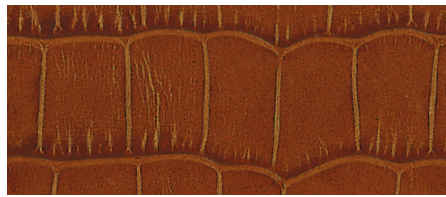

C — PRINTED CALFSKIN CROCODILE

tanned in Italy • origin: Northern Europe • price category: A  
waterproof, scratchproof

C12 • *royal blue*

C20 • *black*

C17 • *bordeaux*

C41 • *storm grey*

C38 • *mango*

C02 • *green*

C13 • *red*

C08 • *siena*

C09 • *brown*

C60 • *capri*

C42 • *cappuccino*

C37 • *light grey*

C21 • *mud*

C05 • *white*

C06 • *ivory*

C19 • *graphite*

C24 • *smoke*