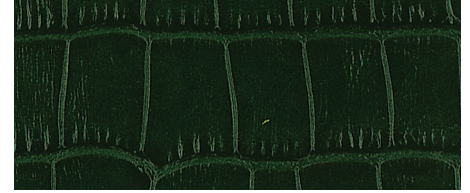

C — PRINTED CALFSKIN CROCODILE

tanned in Italy • origin: Northern Europe • price category: A  
waterproof, scratchproof

C12 • *royal blue*

C20 • *black*

C17 • *bordeaux*

C41 • *storm grey*

C38 • *mango*

C02 • *green*

C13 • *red*

C08 • *siena*

C09 • *brown*

C60 • *capri*

C42 • *cappuccino*

C37 • *light grey*

C21 • *mud*

C05 • *white*

C06 • *ivory*

C19 • *graphite*

C24 • *smoke*