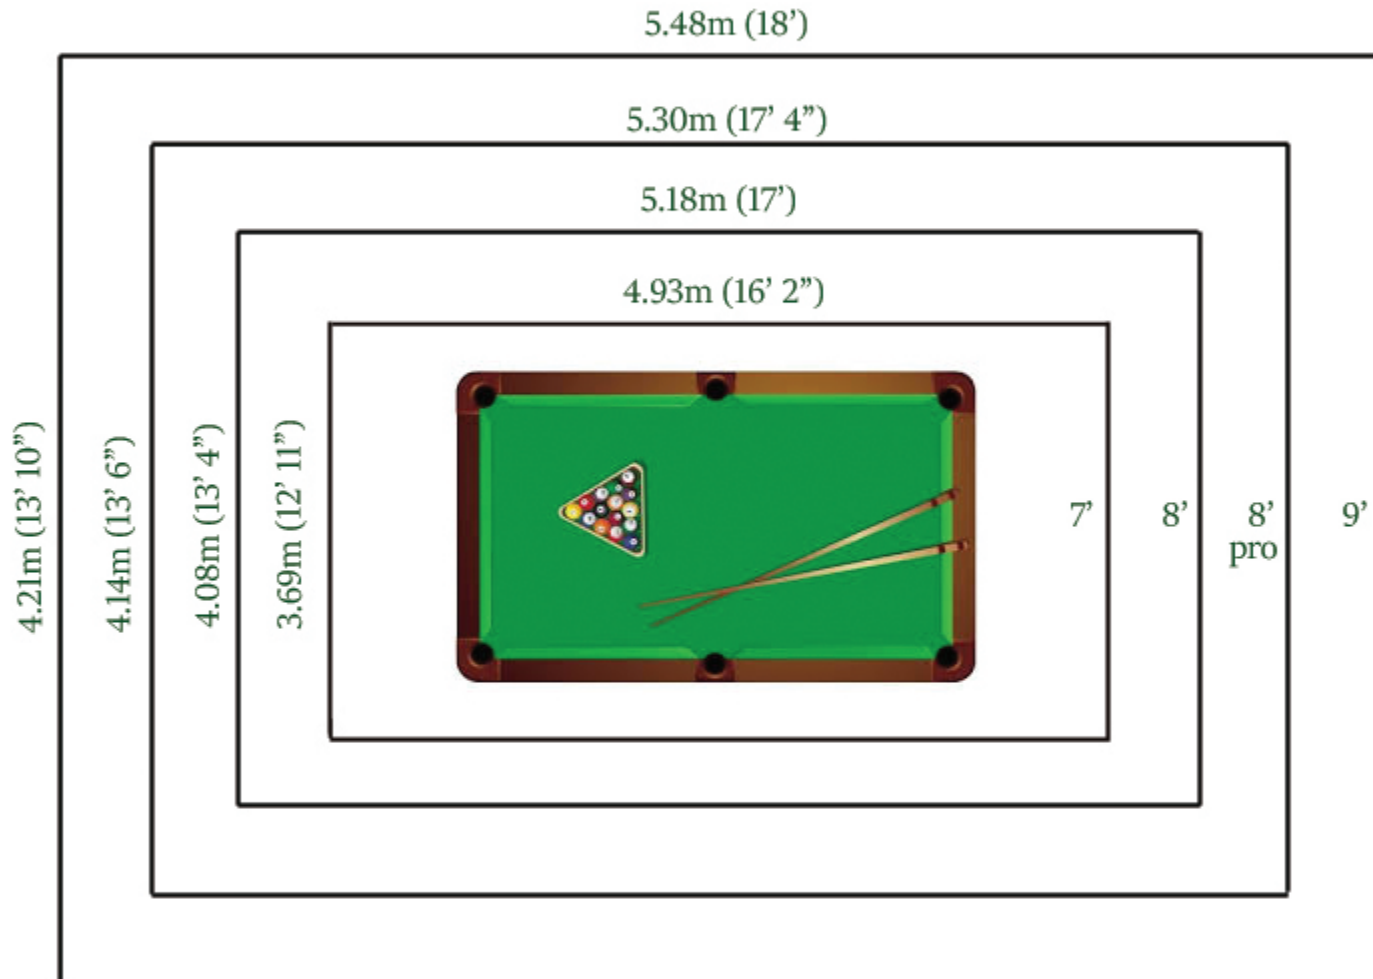

Minimum Room Size for 7ft, 8ft and 9ft American Pool Tables

Sizes are approximate, and measurements are calculated based on a 58" cue. The most popular size for American Pool Tables is 8' x 4'.