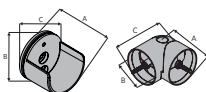

Double Bracket

Fits		Dimensions			
1" Wrought Iron Poles		Depth: 7½"	Wall to Pole: 3"		
		Height: 5⅝"	Inner Return: 3½"		
		Width: ⅝"	Outer Return: 6½"		
Product Number & Finish					
56365770	Black	56365804	Graphite	56365802	Iron Oxide
56365803	Chalk	56365805	Heirloom Copper	56365777	Rust

1" Brackets, Accessories & Components

Inside Mount Socket

Fits	Dimensions
1" Wrought Iron Poles	Depth: 1" Height: 2" Width: 2"

Product Number & Finish					
56370770	Black	56370804	Graphite	56370802	Iron Oxide
56370803	Chalk	56370805	Heirloom Copper	56370805	Rust

Mounts a 1" rod between two facing walls.

Swivel Socket

Fits	Dimensions
1" Wrought Iron Poles	Partial Length: 1 5/8" Plug Length: 7/8" Full Length: 2 1/2"

Product Number & Finish					
56367770	Black	56367804	Graphite	56367802	Iron Oxide
56367803	Chalk	56367805	Heirloom Copper	56367777	Rust