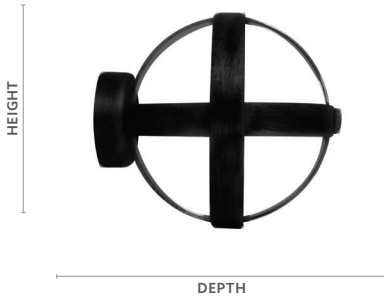

1" Finials & Endcaps

Axiom

Fits		Dimensions	
1" Wrought Iron Poles		Depth: 3¼"	Height: 2⅞"
		Width: 2⅞"	

Product Number & Finish					
56381770	Black	56381804	Graphite	56381802	Iron Oxide
56381803	Chalk	56381805	Heirloom Copper	56381777	Rust

Finial Plugs included.

Darby

Fits		Dimensions	
1" Wrought Iron Poles		Depth: 2⅞"	Height: 1½"
		Width: 1½"	

Product Number & Finish					
56384770	Black	56384804	Graphite	56384802	Iron Oxide
56384803	Chalk	56384805	Heirloom Copper	56384777	Rust

Finial Plugs included.

Lincoln

Fits		Dimensions	
1" Wrought Iron Poles		Depth: 2¼"	Height: 1⅞"
		Width: 1⅞"	

Product Number & Finish					
56383770	Black	56383804	Graphite	56383802	Iron Oxide
56383803	Chalk	56383805	Heirloom Copper	56383777	Rust

Finial Plugs included.

Otto

Fits		Dimensions	
1" Wrought Iron Poles		Depth: 2⅞"	Height: 2⅞"
		Width: 2⅞"	

Product Number & Finish					
56382770	Black	56382804	Graphite	56382802	Iron Oxide
56382803	Chalk	56382805	Heirloom Copper	56382777	Rust