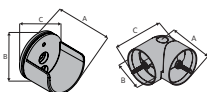

Fits
1 3/8" Wrought Iron Poles

Product Number & Finish	
56469058	White