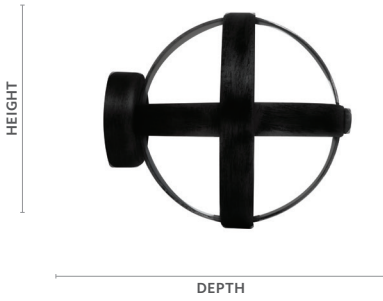

1 3/8" Finials & Endcaps

Axiom