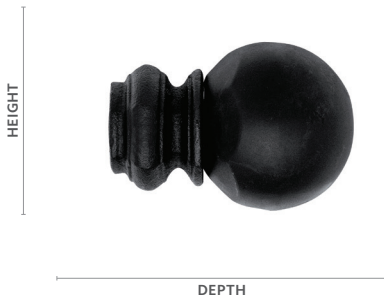

1" Finials & Endcaps

Axiom

Fits		Dimensions	
1" Wrought Iron Poles		Depth: 3¼"	Height: 2⅞"
		Width: 2⅞"	

Product Number & Finish					
56381770	Black	56381804	Graphite	56381802	Iron Oxide
56381803	Chalk	56381805	Heirloom Copper	56381777	Rust

Finial Plugs included.

Lincoln

Fits		Dimensions	
1" Wrought Iron Poles		Depth: 2¼"	Height: 1⅞"
		Width: 1⅞"	

Product Number & Finish					
56383770	Black	56383804	Graphite	56383802	Iron Oxide
56383803	Chalk	56383805	Heirloom Copper	56383777	Rust

Finial Plugs included.

Otto

Fits		Dimensions	
1" Wrought Iron Poles		Depth: 2⅞"	Height: 2⅞"
		Width: 2⅞"	

Product Number & Finish					
56382770	Black	56382804	Graphite	56382802	Iron Oxide
56382803	Chalk	56382805	Heirloom Copper	56382777	Rust

Finial Plugs included.

1" Finials & Endcaps

Pedestal Ball

Fits	Dimensions
1" Wrought Iron Poles	Depth: 4 $\frac{1}{8}$ " Height: 2 $\frac{7}{8}$ " Width: 2 $\frac{7}{8}$ "

Product Number & Finish					
56351770	Black	56351804	Graphite	56351802	Iron Oxide
56351803	Chalk	56351805	Heirloom Copper	56351777	Rust