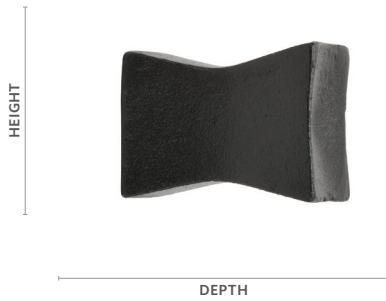

1 3/8" Finials & Endcaps

Axiom

Fits		Dimensions	
1 3/8" Wrought Iron Poles		Depth: 3 13/16"	
1 3/8" Estate™ Traverse Rods		Height: 3 3/8"	
1 3/8" K-Rail Traverse Rods		Width: 3 3/8"	

Product Number & Finish					
56481770	Black	56481804	Graphite	56481802	Iron Oxide
56481803	Chalk	56481805	Heirloom Copper	56481777	Rust

Finial Plugs included.

Darby

Fits		Dimensions	
1 3/8" Wrought Iron Poles		Depth: 3 1/4 "	
1 3/8" Estate™ Traverse Rods		Height: 2"	
1 3/8" K-Rail Traverse Rods		Width: 2"	

Product Number & Finish					
56484770	Black	56484804	Graphite	56484802	Iron Oxide
56484803	Chalk	56484805	Heirloom Copper	56484777	Rust

Finial Plugs included.

Axiom | Graphite

1 3/8" Finials & Endcaps

Lincoln

Fits	Dimensions
1 3/8" Wrought Iron Poles	Depth: 2 5/8"
1 3/8" Estate™ Traverse Rods	Height: 2 1/8"
1 3/8" K-Rail Traverse Rods	Width: 2 1/8"