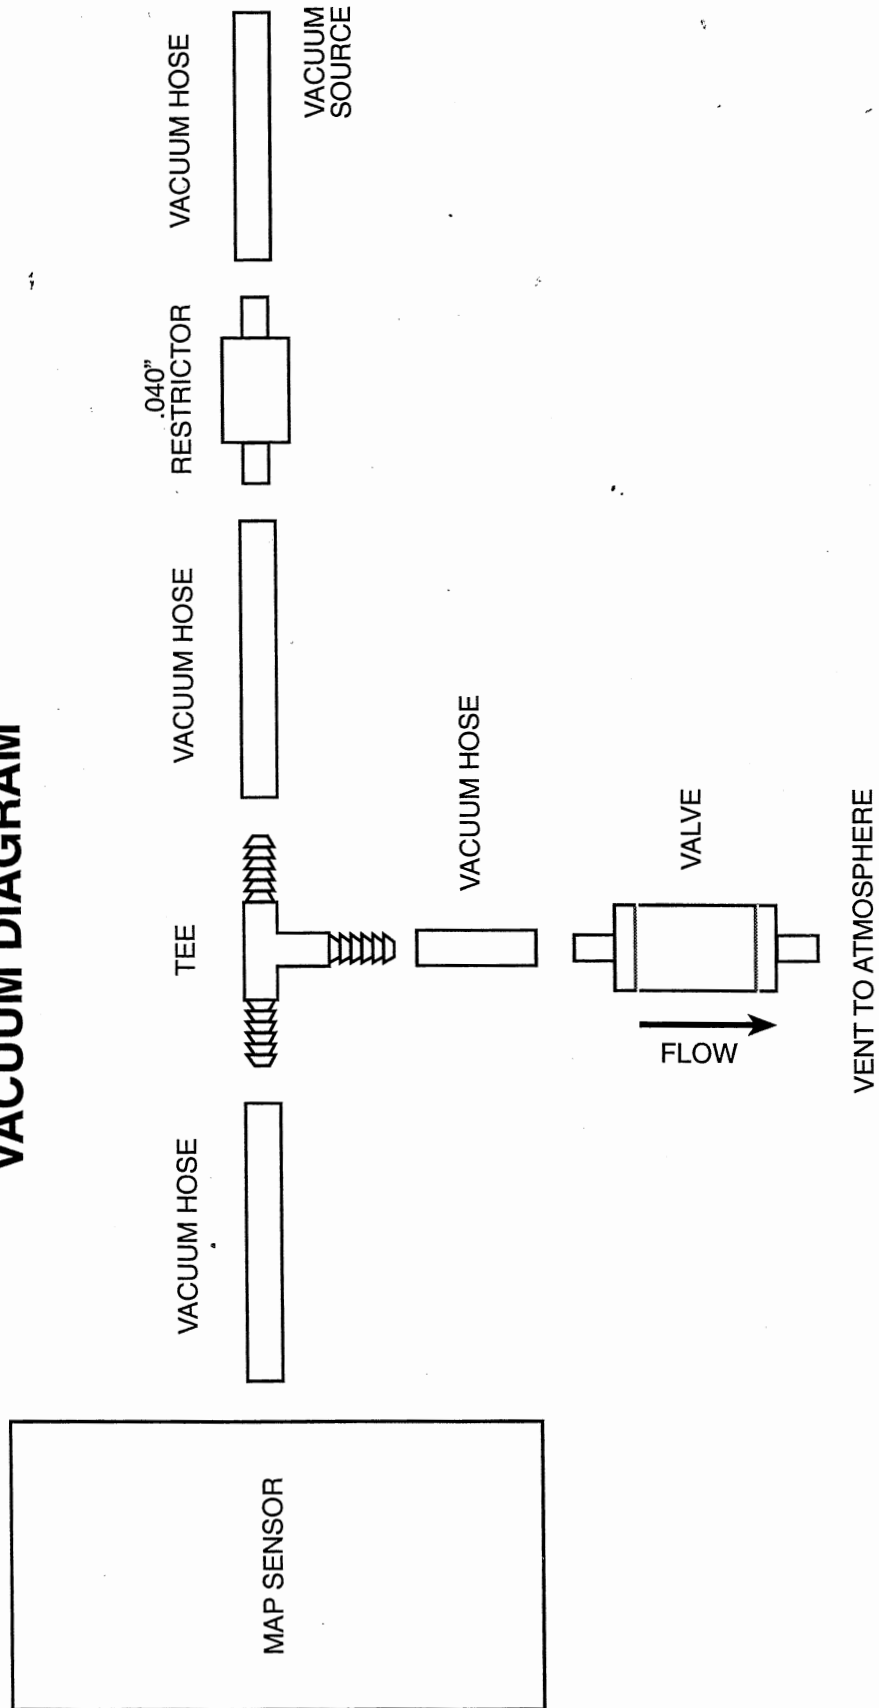

VACUUM DIAGRAM

86-93 5.0L MUSTANG
VACUUM DIAGRAM

Fig. 1