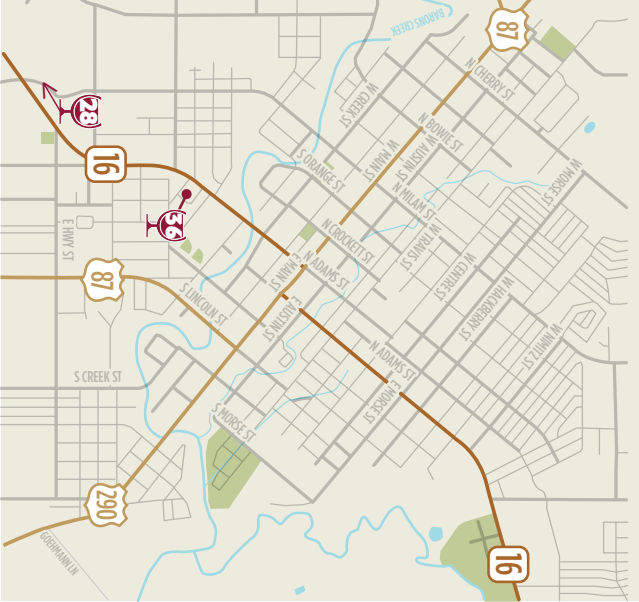

Texas Hill Country Wineries

TexasHillCountryWine

#TexasWineMonthPassport

www.TexasHillCountryWineries.org

- 2. Airis'Ele Vineyards - 290 West
- 4. Becker Vineyards - 290 West
- 5. Bell Springs Winery - East HC
- 6. Bending Branch Winery - South HC
- 7. Bent Oak Winery - Main Map
- 8. Bingham Family Vineyards - 290 East
- 9. Blue Lotus Winery Hye - 290 East
- 10. Carter Creek Winery - 290 East
- 11. Cicada Cellars - 290 West
- 12. Driftwood Estate Winery - East HC
- 13. Dry Comal Creek Winery - Main Map
- 15. Fall Creek Vineyards Tow - North HC
- 16. Farmhouse Vineyards - 290 East
- 17. Fiesta Winery Lometa - North HC
- 18. Fiesta Winery FBG 290 - 290 West
- 19. Fiesta Winery Marble Falls - East HC
- 20. Flat Creek Estate - East HC
- 27. Hye Meadow Winery - 290 East
- 28. Invention Vineyards - Main Map
- 29. Inwood Estates Winery - 290 West
- 31. Kerrville Hills Winery - South HC
- 32. Kuhlman Cellars - 290 East
- 35. Longhorn Cellars - 290 West
- 36. Lost Draw Cellars - Downtown FBG
- 37. Lost Draw Cellars JC - 290 East
- 39. Messina Hof Hill Country Winery - 290 West
- 41. Pedernales Cellars - 290 West
- 42. Perissos Vineyard & Winery - North HC
- 43. Pillar Bluff Vineyards - North HC
- 45. Ron Yates - 290 East
- 47. Silver Dollar Winery HC - 290 East
- 51. Spicewood Vineyards - East HC
- 52. Stone House Vineyard - East HC
- 53. Texas Heritage Vineyard - 290 West
- 54. Texas Hills Vineyard - 290 East
- 55. Texas Wine Collective - 290 West
- 59. Wedding Oak Winery - North HC
- 60. Wedding Oak Winery Burnet - North HC
- 61. Wedding Oak Winery FBG - 290 West
- 62. Westcave Cellars Winery - 290 East
- 63. Wildseed Vineyards - 290 West

Downtown Fredericksburg

East Hill Country

North Hill Country

South Hill Country

 **BY APPOINTMENT**

BY APPOINTMENT

290 East