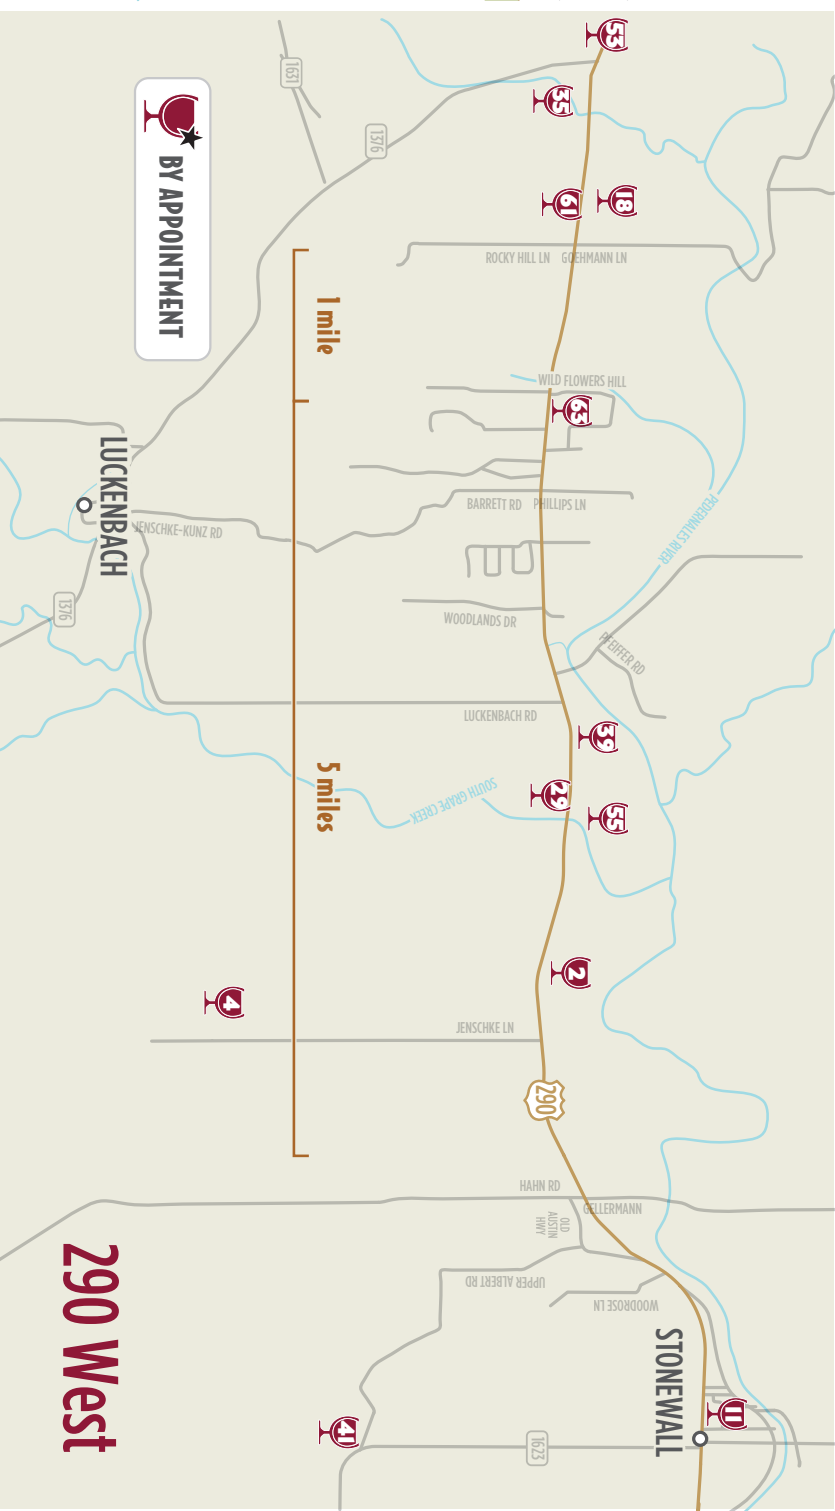

Texas Hill Country Wineries

TexasHillCountryWine

#TexasWineMonthPassport

www.TexasHillCountryWineries.org

- 2. Airis'Ele Vineyards - 290 West
- 4. Becker Vineyards - 290 West
- 5. Bell Springs Winery - East HC
- 6. Bending Branch Winery - South HC
- 7. Bent Oak Winery - Main Map
- 8. Bingham Family Vineyards - 290 East
- 9. Blue Lotus Winery Hye - 290 East
- 10. Carter Creek Winery - 290 East
- 11. Cicada Cellars - 290 West
- 12. Driftwood Estate Winery - East HC
- 13. Dry Comal Creek Winery - Main Map
- 15. Fall Creek Vineyards Tow - North HC
- 16. Farmhouse Vineyards - 290 East
- 17. Fiesta Winery Lometa - North HC
- 18. Fiesta Winery FBG 290 - 290 West
- 19. Fiesta Winery Marble Falls - East HC
- 20. Flat Creek Estate - East HC
- 27. Hye Meadow Winery - 290 East
- 28. Invention Vineyards - Main Map
- 29. Inwood Estates Winery - 290 West
- 31. Kerrville Hills Winery - South HC
- 32. Kuhlman Cellars - 290 East
- 35. Longhorn Cellars - 290 West
- 36. Lost Draw Cellars - Downtown FBG
- 37. Lost Draw Cellars JC - 290 East
- 39. Messina Hof Hill Country Winery - 290 West
- 41. Pedernales Cellars - 290 West
- 42. Perissos Vineyard & Winery - North HC
- 43. Pillar Bluff Vineyards - North HC
- 45. Ron Yates - 290 East
- 47. Silver Dollar Winery HC - 290 East
- 51. Spicewood Vineyards - East HC
- 52. Stone House Vineyard - East HC
- 53. Texas Heritage Vineyard - 290 West
- 54. Texas Hills Vineyard - 290 East
- 55. Texas Wine Collective - 290 West
- 59. Wedding Oak Winery - North HC
- 60. Wedding Oak Winery Burnet - North HC
- 61. Wedding Oak Winery FBG - 290 West
- 62. Westcave Cellars Winery - 290 East
- 63. Wildseed Vineyards - 290 West

Downtown Fredericksburg

East Hill Country

North Hill Country

South Hill Country

 **BY APPOINTMENT**

BY APPOINTMENT

290 East