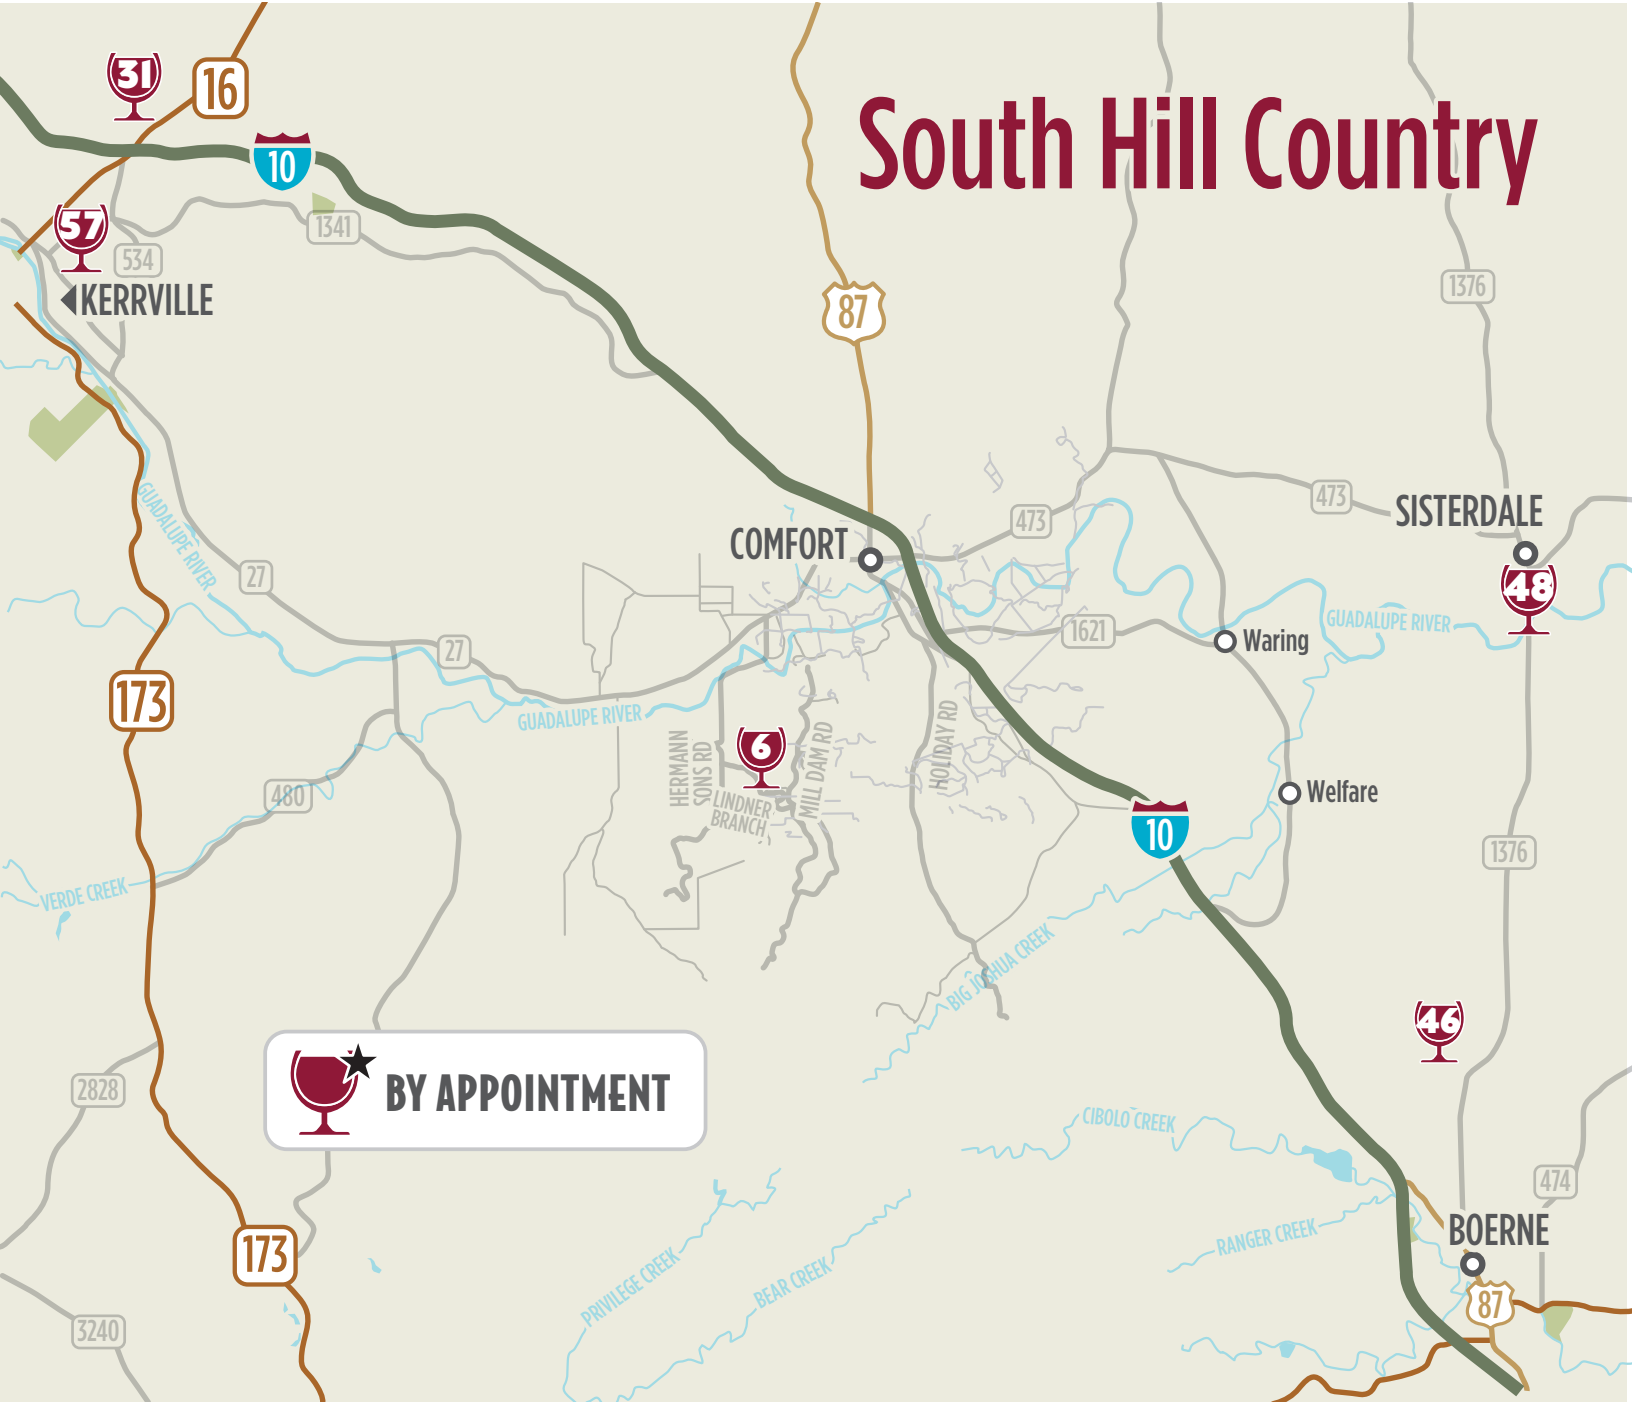

See East Hill Country Pullout Map

See South Hill Country Pullout Map

- 2. Airis'Ele Vineyards - 290 West
- 4. Becker Vineyards - 290 West
- 5. Bell Springs Winery - East HC
- 6. Bending Branch Winery - South HC
- 7. Bent Oak Winery - Main Map
- 8. Bingham Family Vineyards - 290 East
- 9. Blue Lotus Winery Hye - 290 East
- 10. Carter Creek Winery - 290 East
- 11. Cicada Cellars - 290 West
- 12. Driftwood Estate Winery - East HC
- 13. Dry Comal Creek Winery - Main Map
- 15. Fall Creek Vineyards Tow - North HC
- 16. Farmhouse Vineyards - 290 East
- 17. Fiesta Winery Lometa - North HC
- 18. Fiesta Winery FBG 290 - 290 West
- 19. Fiesta Winery Marble Falls - East HC
- 20. Flat Creek Estate - East HC
- 27. Hye Meadow Winery - 290 East
- 28. Invention Vineyards - Main Map
- 29. Inwood Estates Winery - 290 West
- 31. Kerrville Hills Winery - South HC
- 32. Kuhlman Cellars - 290 East
- 35. Longhorn Cellars - 290 West
- 36. Lost Draw Cellars - Downtown FBG
- 37. Lost Draw Cellars JC - 290 East
- 39. Messina Hof Hill Country Winery - 290 West
- 41. Pedernales Cellars - 290 West
- 42. Perissos Vineyard & Winery - North HC
- 43. Pillar Bluff Vineyards - North HC
- 45. Ron Yates - 290 East
- 47. Silver Dollar Winery HC - 290 East
- 51. Spicewood Vineyards - East HC
- 52. Stone House Vineyard - East HC
- 53. Texas Heritage Vineyard - 290 West
- 54. Texas Hills Vineyard - 290 East
- 55. Texas Wine Collective - 290 West
- 59. Wedding Oak Winery - North HC
- 60. Wedding Oak Winery Burnet - North HC
- 61. Wedding Oak Winery FBG - 290 West
- 62. Westcave Cellars Winery - 290 East
- 63. Wildseed Vineyards - 290 West

Downtown Fredericksburg

East Hill Country

North Hill Country

South Hill Country

BY APPOINTMENT

290 East