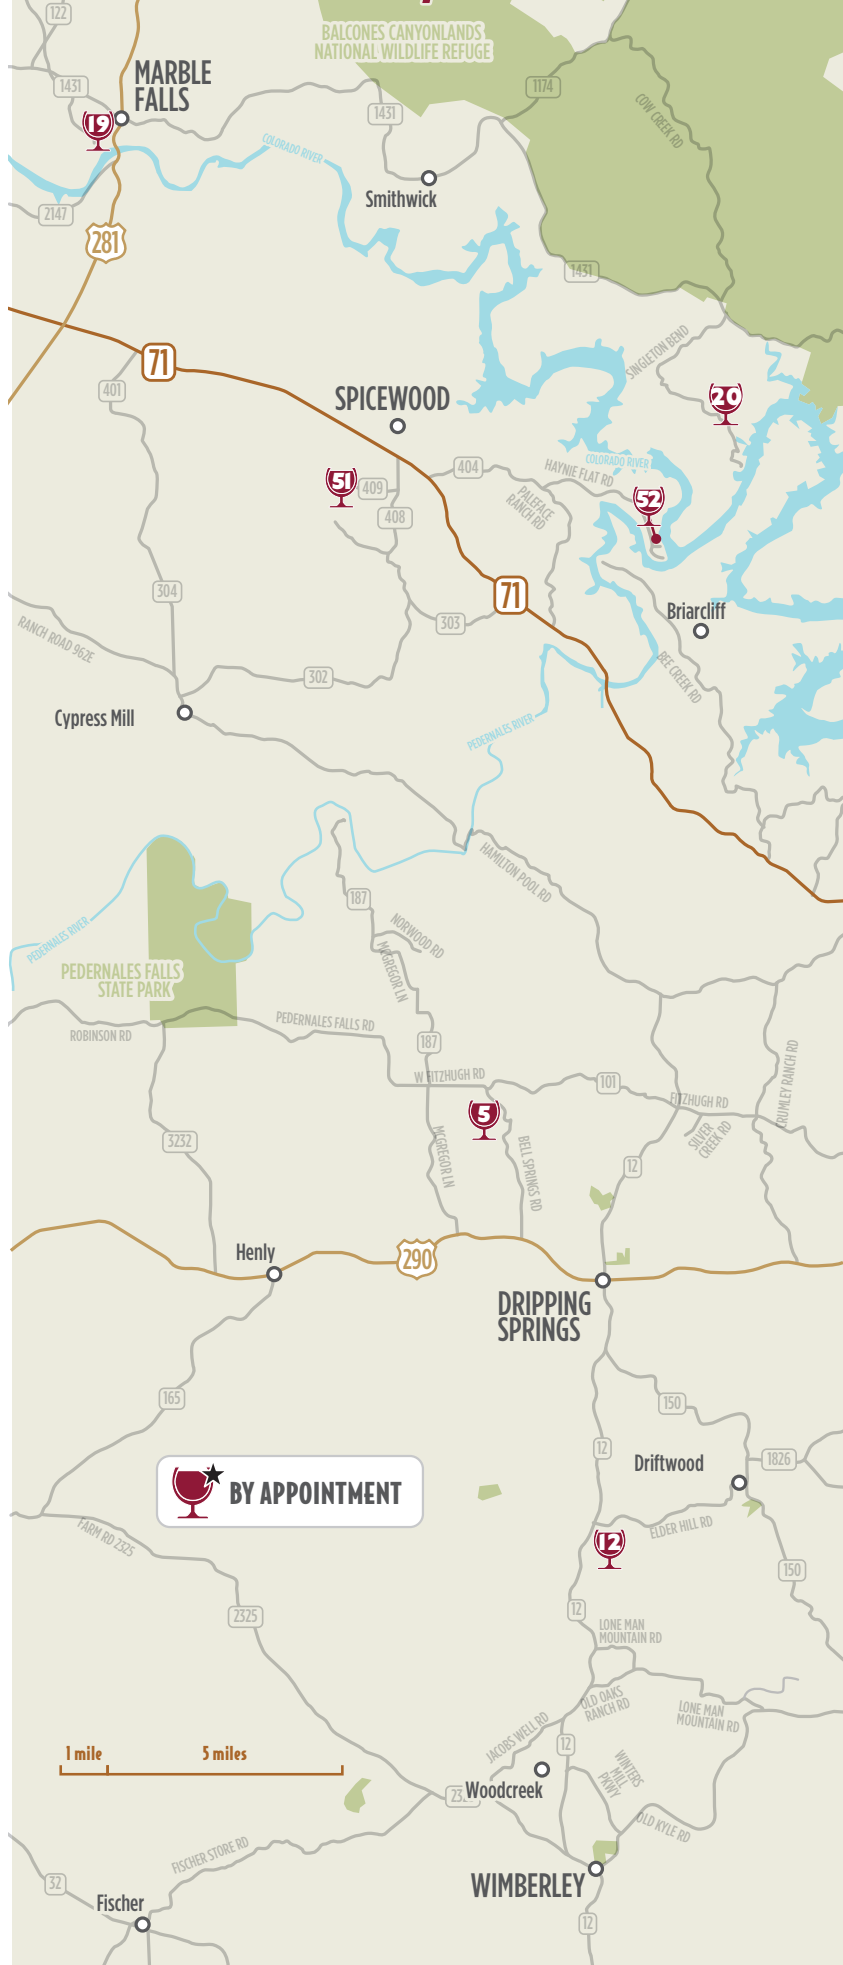

Texas Hill Country Wineries

TexasHillCountryWine

#TexasWineMonthPassport

www.TexasHillCountryWineries.org

See North Hill Country Pullout Map

See Downtown Fredericksburg Pullout

See 290 West Pullout

See 290 East Pullout

See East Hill Country Pullout Map

See South Hill Country Pullout Map

- 2. Airis'Ele Vineyards - 290 West
- 4. Becker Vineyards - 290 West
- 5. Bell Springs Winery - East HC
- 6. Bending Branch Winery - South HC
- 7. Bent Oak Winery - Main Map
- 8. Bingham Family Vineyards - 290 East
- 9. Blue Lotus Winery Hye - 290 East
- 10. Carter Creek Winery - 290 East
- 11. Cicada Cellars - 290 West
- 12. Driftwood Estate Winery - East HC
- 13. Dry Comal Creek Winery - Main Map
- 15. Fall Creek Vineyards Tow - North HC
- 16. Farmhouse Vineyards - 290 East
- 17. Fiesta Winery Lometa - North HC
- 18. Fiesta Winery FBG 290 - 290 West
- 19. Fiesta Winery Marble Falls - East HC
- 20. Flat Creek Estate - East HC
- 27. Hye Meadow Winery - 290 East
- 28. Invention Vineyards - Main Map
- 29. Inwood Estates Winery - 290 West
- 31. Kerrville Hills Winery - South HC
- 32. Kuhlman Cellars - 290 East
- 35. Longhorn Cellars - 290 West
- 36. Lost Draw Cellars - Downtown FBG
- 37. Lost Draw Cellars JC - 290 East
- 39. Messina Hof Hill Country Winery - 290 West
- 41. Pedernales Cellars - 290 West
- 42. Perissos Vineyard & Winery - North HC
- 43. Pillar Bluff Vineyards - North HC
- 45. Ron Yates - 290 East
- 47. Silver Dollar Winery HC - 290 East
- 51. Spicewood Vineyards - East HC
- 52. Stone House Vineyard - East HC
- 53. Texas Heritage Vineyard - 290 West
- 54. Texas Hills Vineyard - 290 East
- 55. Texas Wine Collective - 290 West
- 59. Wedding Oak Winery - North HC
- 60. Wedding Oak Winery Burnet - North HC
- 61. Wedding Oak Winery FBG - 290 West
- 62. Westcave Cellars Winery - 290 East
- 63. Wildseed Vineyards - 290 West

Downtown Fredericksburg

East Hill Country

North Hill Country

South Hill Country

BY APPOINTMENT

290 East