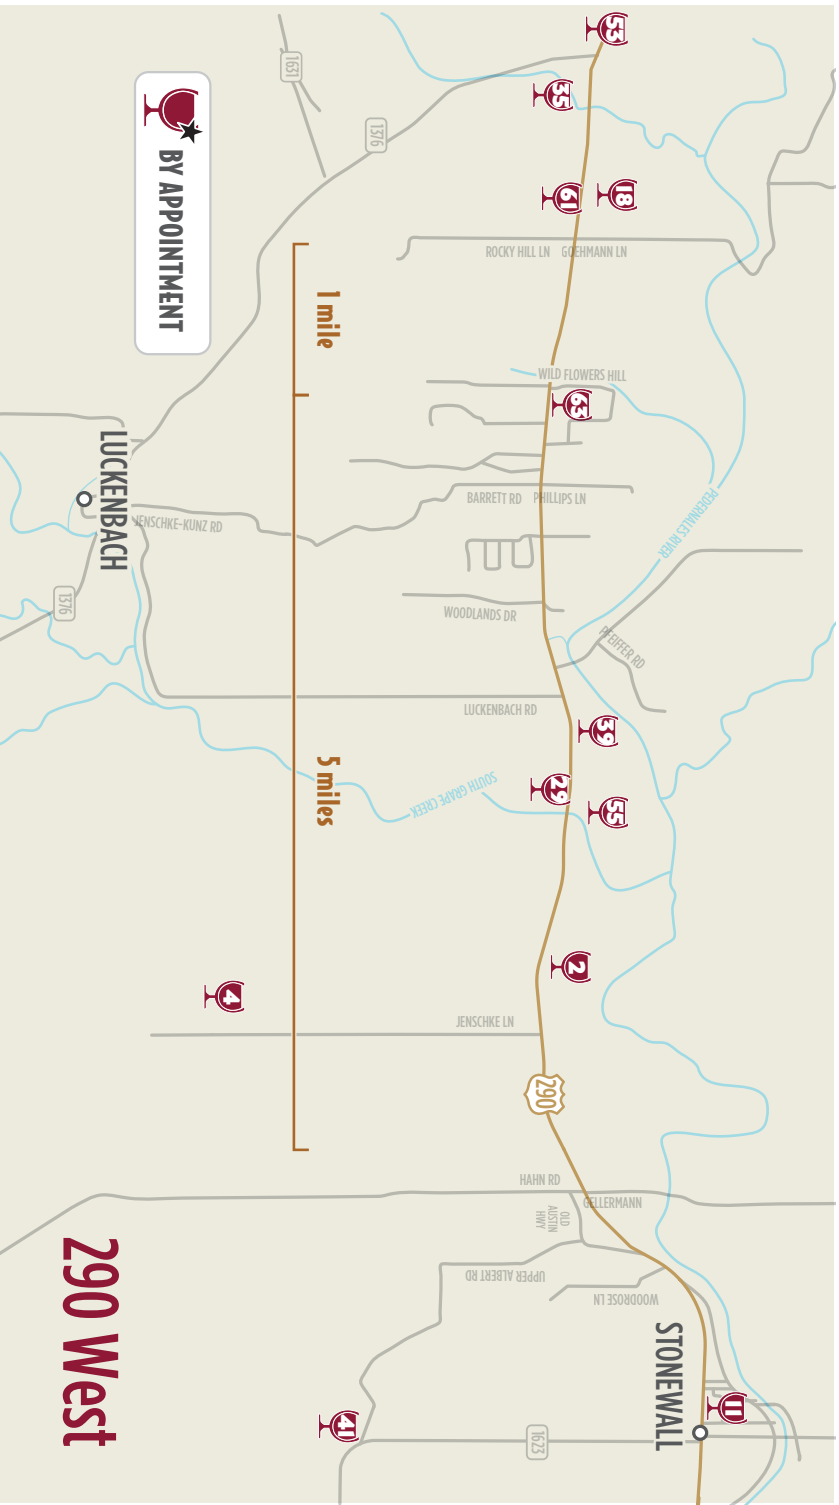

Texas Hill Country Wineries

TexasHillCountryWine

#TexasWineMonthPassport

www.TexasHillCountryWineries.org

See North Hill Country Pullout Map

See Downtown Fredericksburg Pullout

See 290 West Pullout

See 290 East Pullout

See East Hill Country Pullout Map

See South Hill Country Pullout Map

- 2. Airis'Ele Vineyards - 290 West
- 4. Becker Vineyards - 290 West
- 5. Bell Springs Winery - East HC
- 6. Bending Branch Winery - South HC
- 7. Bent Oak Winery - Main Map
- 8. Bingham Family Vineyards - 290 East
- 9. Blue Lotus Winery Hye - 290 East
- 10. Carter Creek Winery - 290 East
- 11. Cicada Cellars - 290 West
- 12. Driftwood Estate Winery - East HC
- 13. Dry Comal Creek Winery - Main Map
- 15. Fall Creek Vineyards Tow - North HC
- 16. Farmhouse Vineyards - 290 East
- 17. Fiesta Winery Lometa - North HC
- 18. Fiesta Winery FBG 290 - 290 West
- 19. Fiesta Winery Marble Falls - East HC
- 20. Flat Creek Estate - East HC
- 27. Hye Meadow Winery - 290 East
- 28. Invention Vineyards - Main Map
- 29. Inwood Estates Winery - 290 West
- 31. Kerrville Hills Winery - South HC
- 32. Kuhlman Cellars - 290 East
- 35. Longhorn Cellars - 290 West
- 36. Lost Draw Cellars - Downtown FBG
- 37. Lost Draw Cellars JC - 290 East
- 39. Messina Hof Hill Country Winery - 290 West
- 41. Pedernales Cellars - 290 West
- 42. Perissos Vineyard & Winery - North HC
- 43. Pillar Bluff Vineyards - North HC
- 45. Ron Yates - 290 East
- 47. Silver Dollar Winery HC - 290 East
- 51. Spicewood Vineyards - East HC
- 52. Stone House Vineyard - East HC
- 53. Texas Heritage Vineyard - 290 West
- 54. Texas Hills Vineyard - 290 East
- 55. Texas Wine Collective - 290 West
- 59. Wedding Oak Winery - North HC
- 60. Wedding Oak Winery Burnet - North HC
- 61. Wedding Oak Winery FBG - 290 West
- 62. Westcave Cellars Winery - 290 East
- 63. Wildseed Vineyards - 290 West

Downtown Fredericksburg

East Hill Country

North Hill Country

South Hill Country

BY APPOINTMENT

290 East